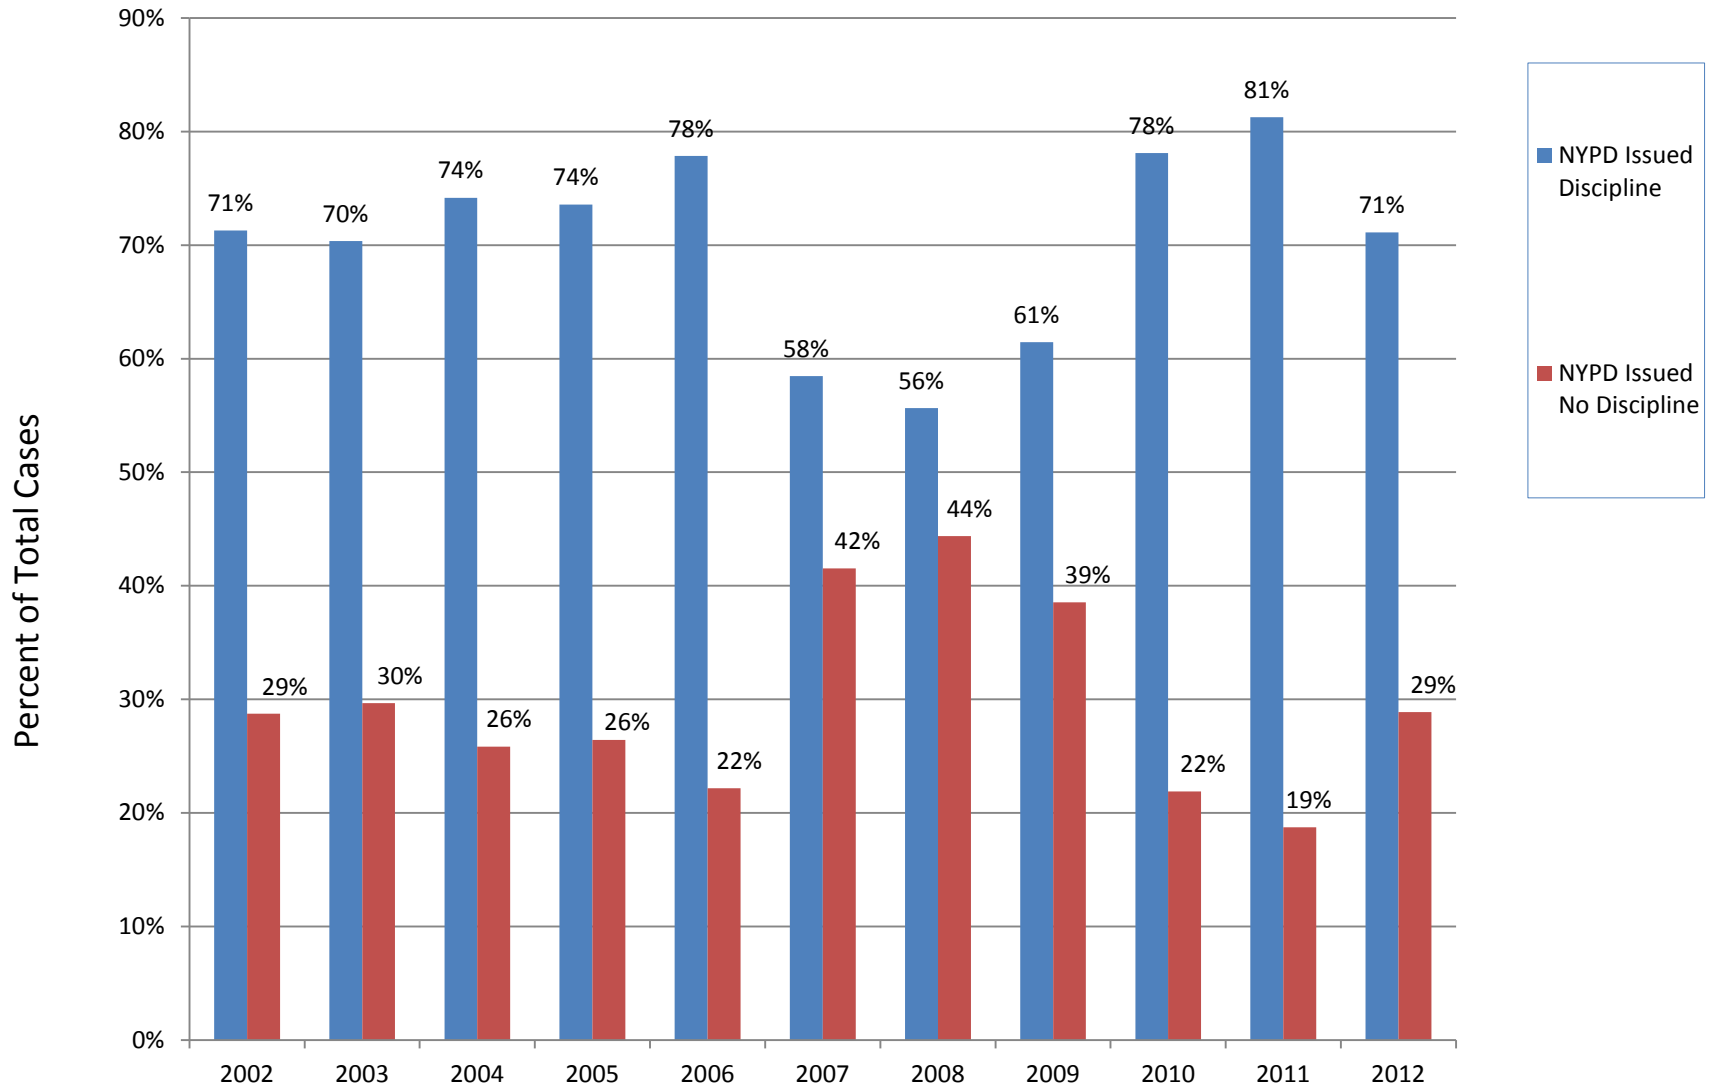

Police Department Disposition of Substantiated Cases by Year of NYPD Closure* 2002-2012

*This chart excludes "filed" cases which result when the officer left the department.