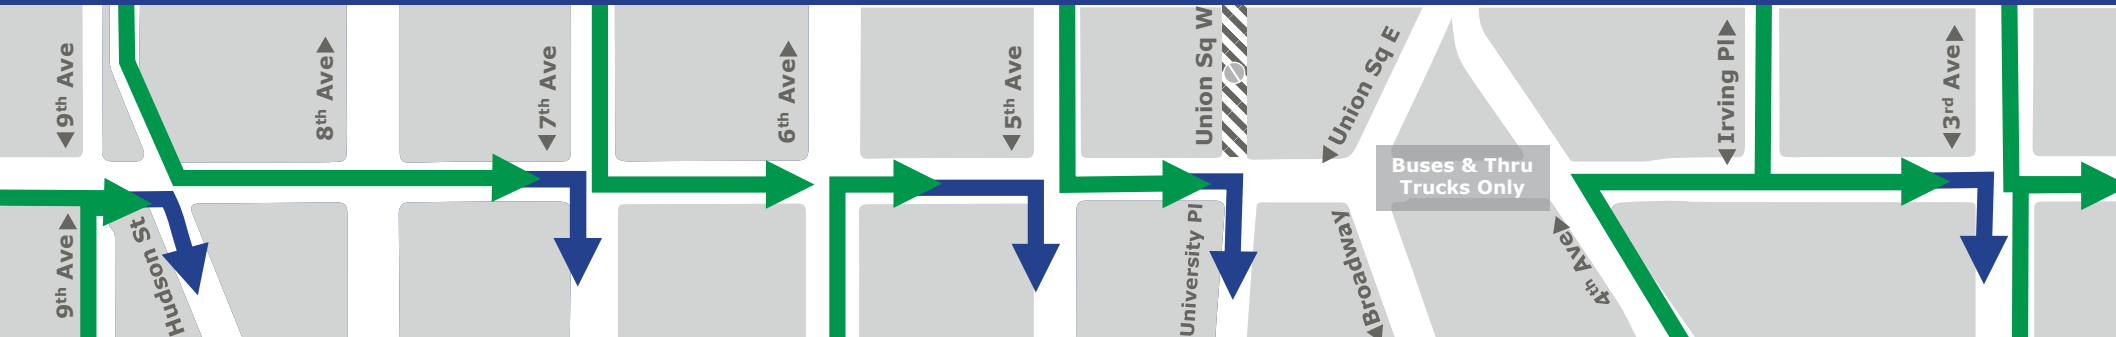

14th Street Transit & Truck Priority

How to Access Your Block

EASTBOUND 14TH STREET Access to the South Curb

6 am – 10 pm

University Place is a Shared Street. Advisory Speed Limit: 5mph. **Must turn right again at 13th Street**

No Right Turn onto Broadway from 14th Street

WESTBOUND 14TH STREET Access to the North Curb

6 am – 10 pm

No Left Turn onto 14th Street from 4th Avenue

Traveling Eastbound

If you enter 14th Street from:	You must turn right to exit on:
10th Avenue	Washington Street or Hudson Street
9th Avenue	7th Avenue
8th Avenue	7th Avenue
7th Avenue	5th Avenue
6th Avenue	5th Avenue
5th Avenue	University Place
4th Avenue	3rd Avenue

Traveling Westbound

If you enter 14th Street from:	You must turn right to exit on:
3rd Avenue	Irving Place
Irving Place	Union Square East
Union Square East	6th Avenue
5th Avenue	6th Avenue
6th Avenue	8th Avenue
7th Avenue	8th Avenue

Left turns will not be allowed off of 14th Street between 9th Avenue and 3rd Avenue.