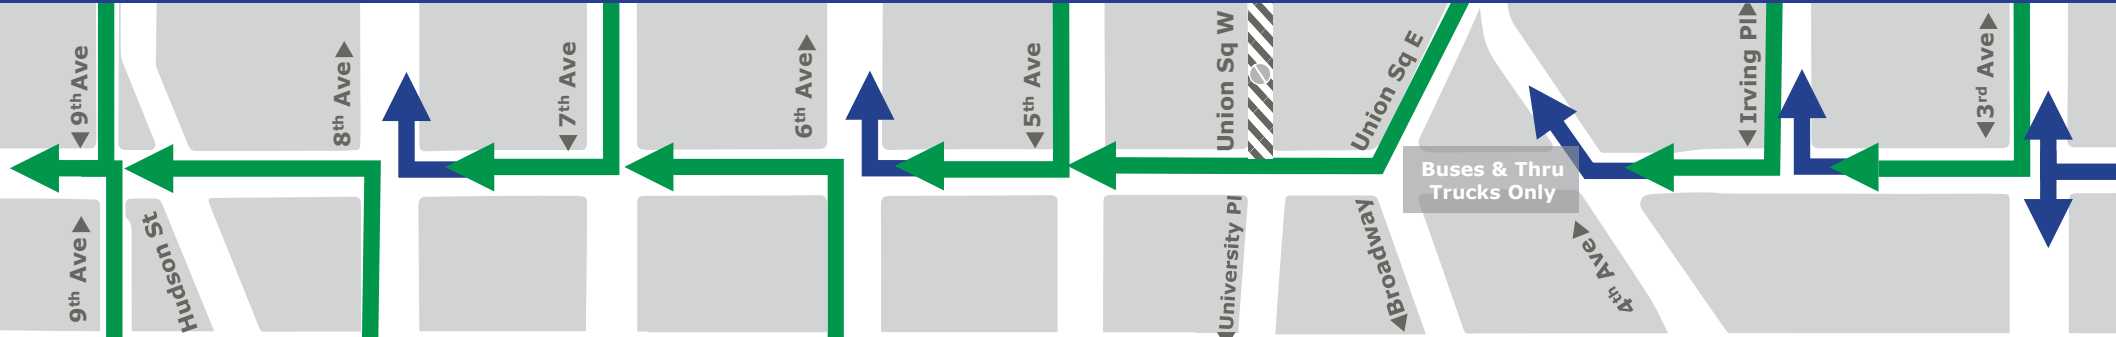

14th Street Transit & Truck Priority

How to Access Your Block

EASTBOUND 14TH STREET Access to the South Curb

6 am – 10 pm

University Place is a Shared Street. Advisory Speed Limit: 5mph. **Must turn right again at 13th Street**

No Right Turn onto Broadway from 14th Street

WESTBOUND 14TH STREET Access to the North Curb

6 am – 10 pm

No Left Turn onto 14th Street from 4th Avenue

Traveling Eastbound

If you enter 14th Street from:	You must turn right to exit on:
10th Avenue	Washington Street or Hudson Street
9th Avenue	7th Avenue
8th Avenue	7th Avenue
7th Avenue	5th Avenue
6th Avenue	5th Avenue
5th Avenue	University Place
4th Avenue	3rd Avenue

Traveling Westbound

If you enter 14th Street from:	You must turn right to exit on:
3rd Avenue	Irving Place
Irving Place	Union Square East
Union Square East	6th Avenue
5th Avenue	6th Avenue
6th Avenue	8th Avenue
7th Avenue	8th Avenue

Left turns will not be allowed off of 14th Street between 9th Avenue and 3rd Avenue.