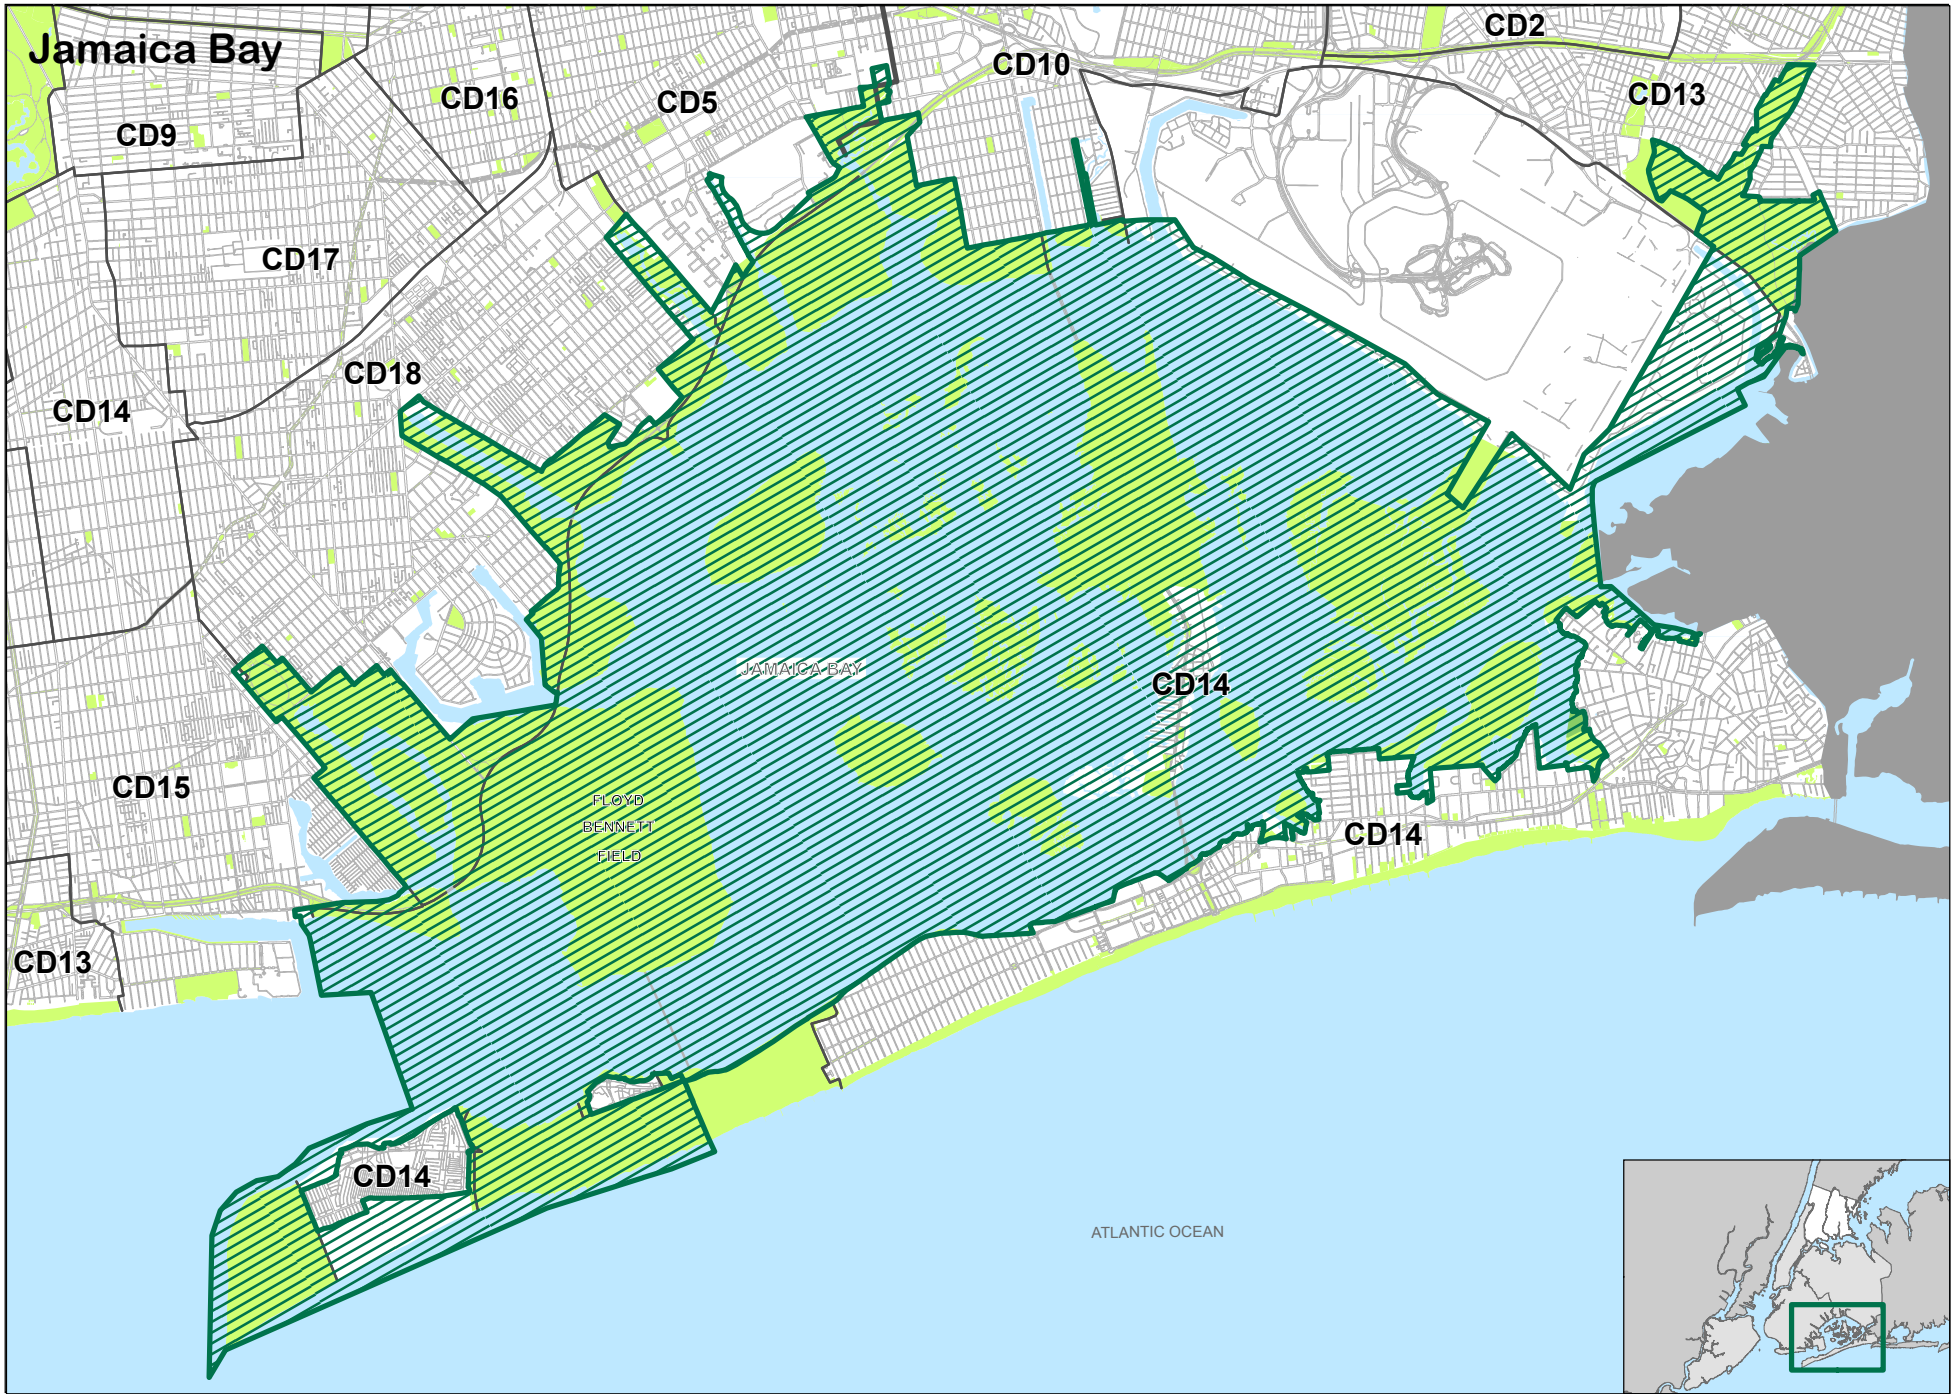

### Special Natural Waterfront Areas

 SNWA Boundary
  Parkland

# East River/Long Island Sound (III)

## Special Natural Waterfront Areas

SNWA Boundary

Parkland

# Special Natural Waterfront Areas

 SNWA Boundary

 Parkland