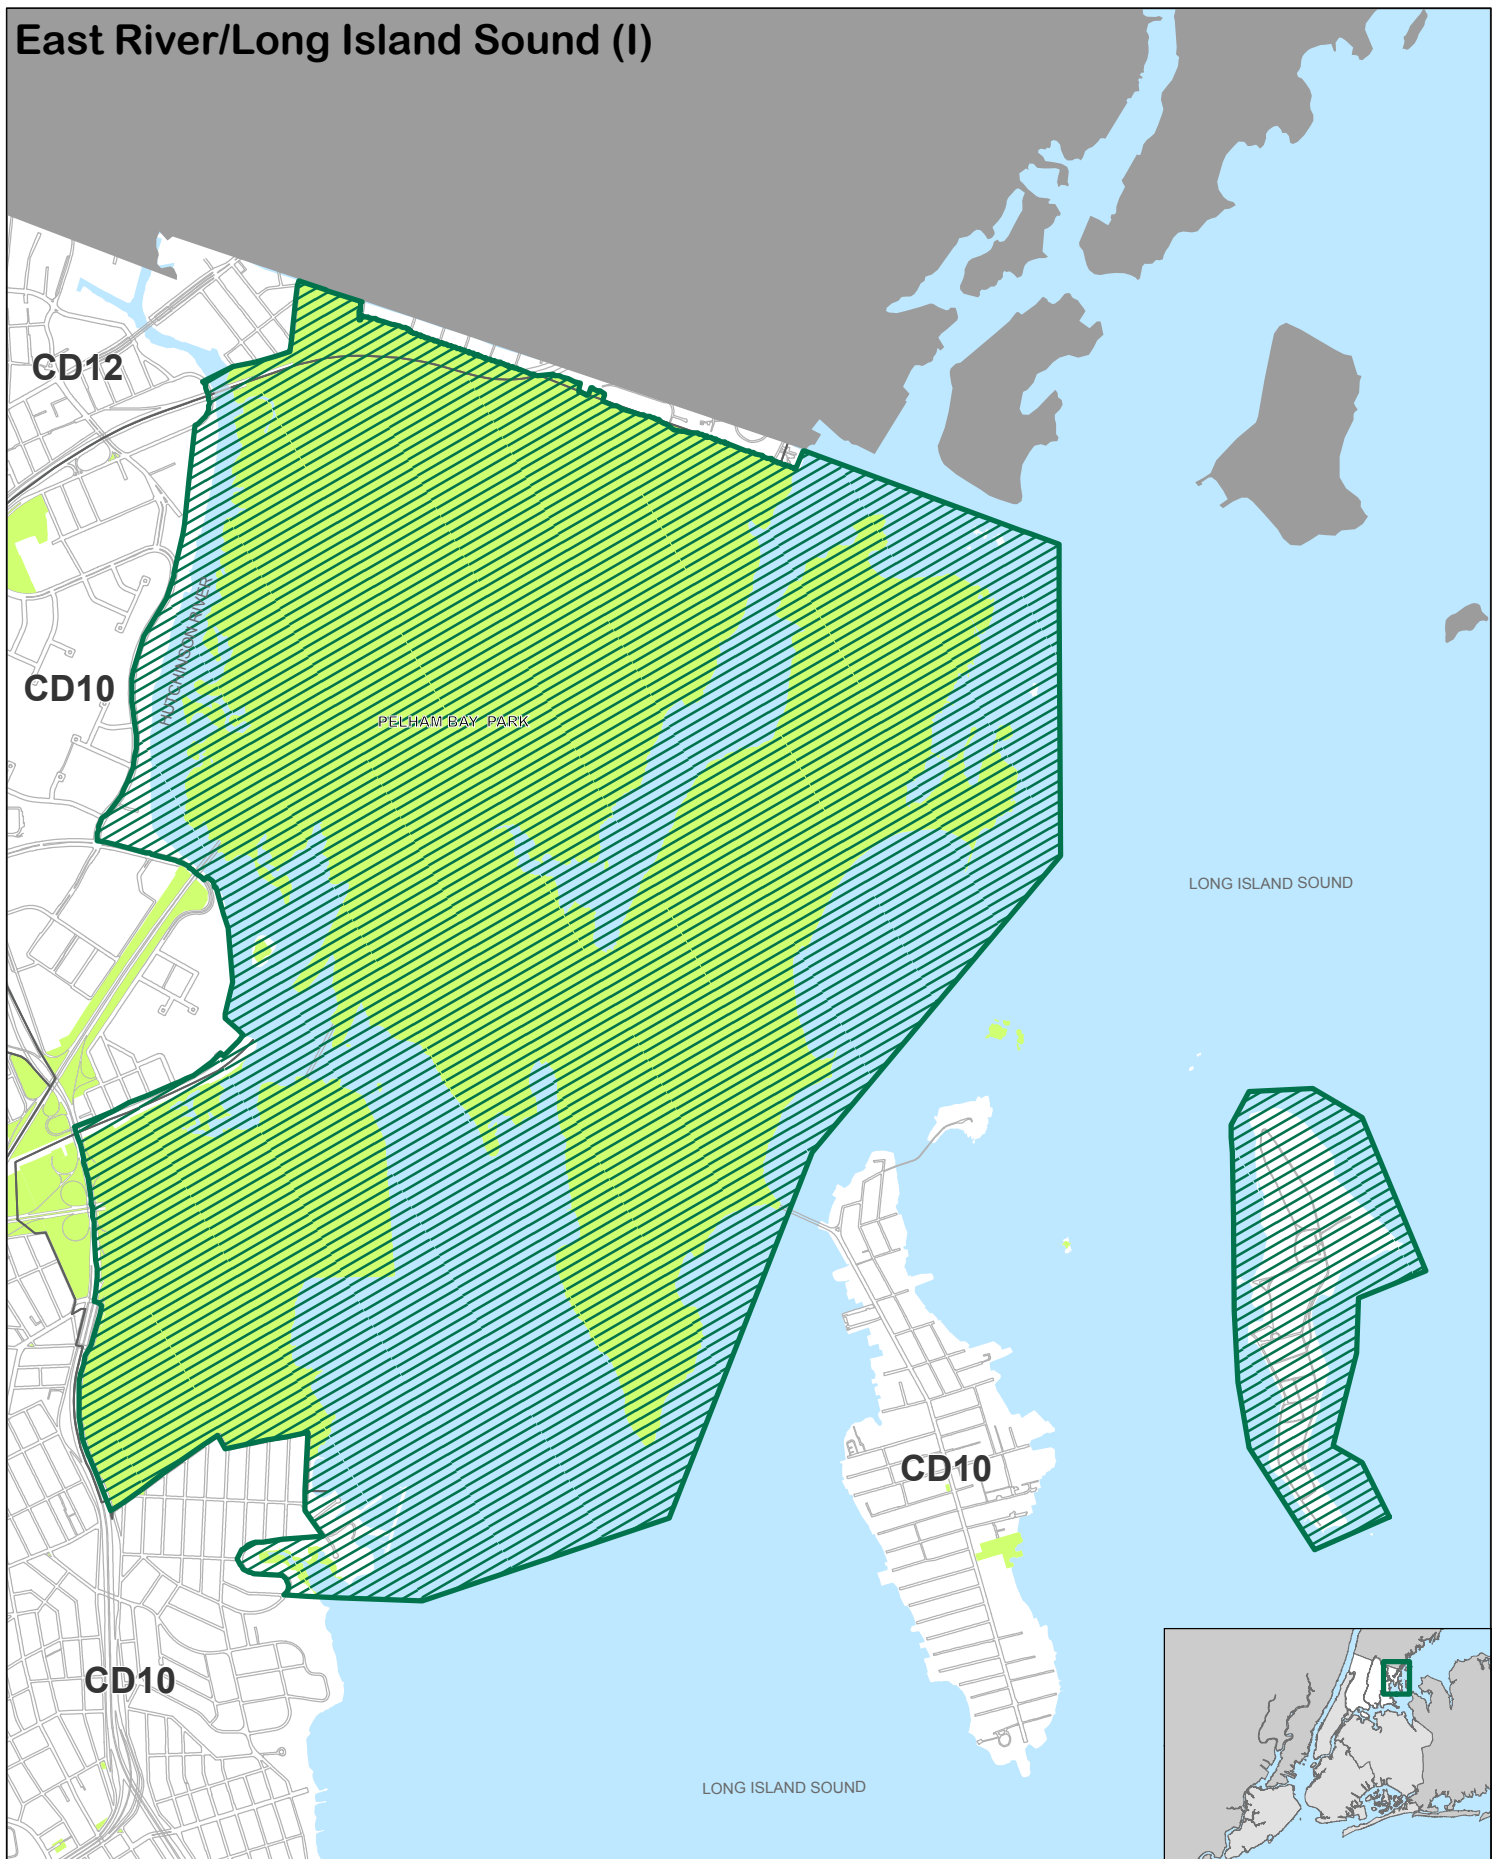

# **SPECIAL NATURAL WATERFRONT AREAS**

# East River/Long Island Sound (I)

## Special Natural Waterfront Areas

-  SNWA Boundary
-  Parkland

# East River/Long Island Sound (III)