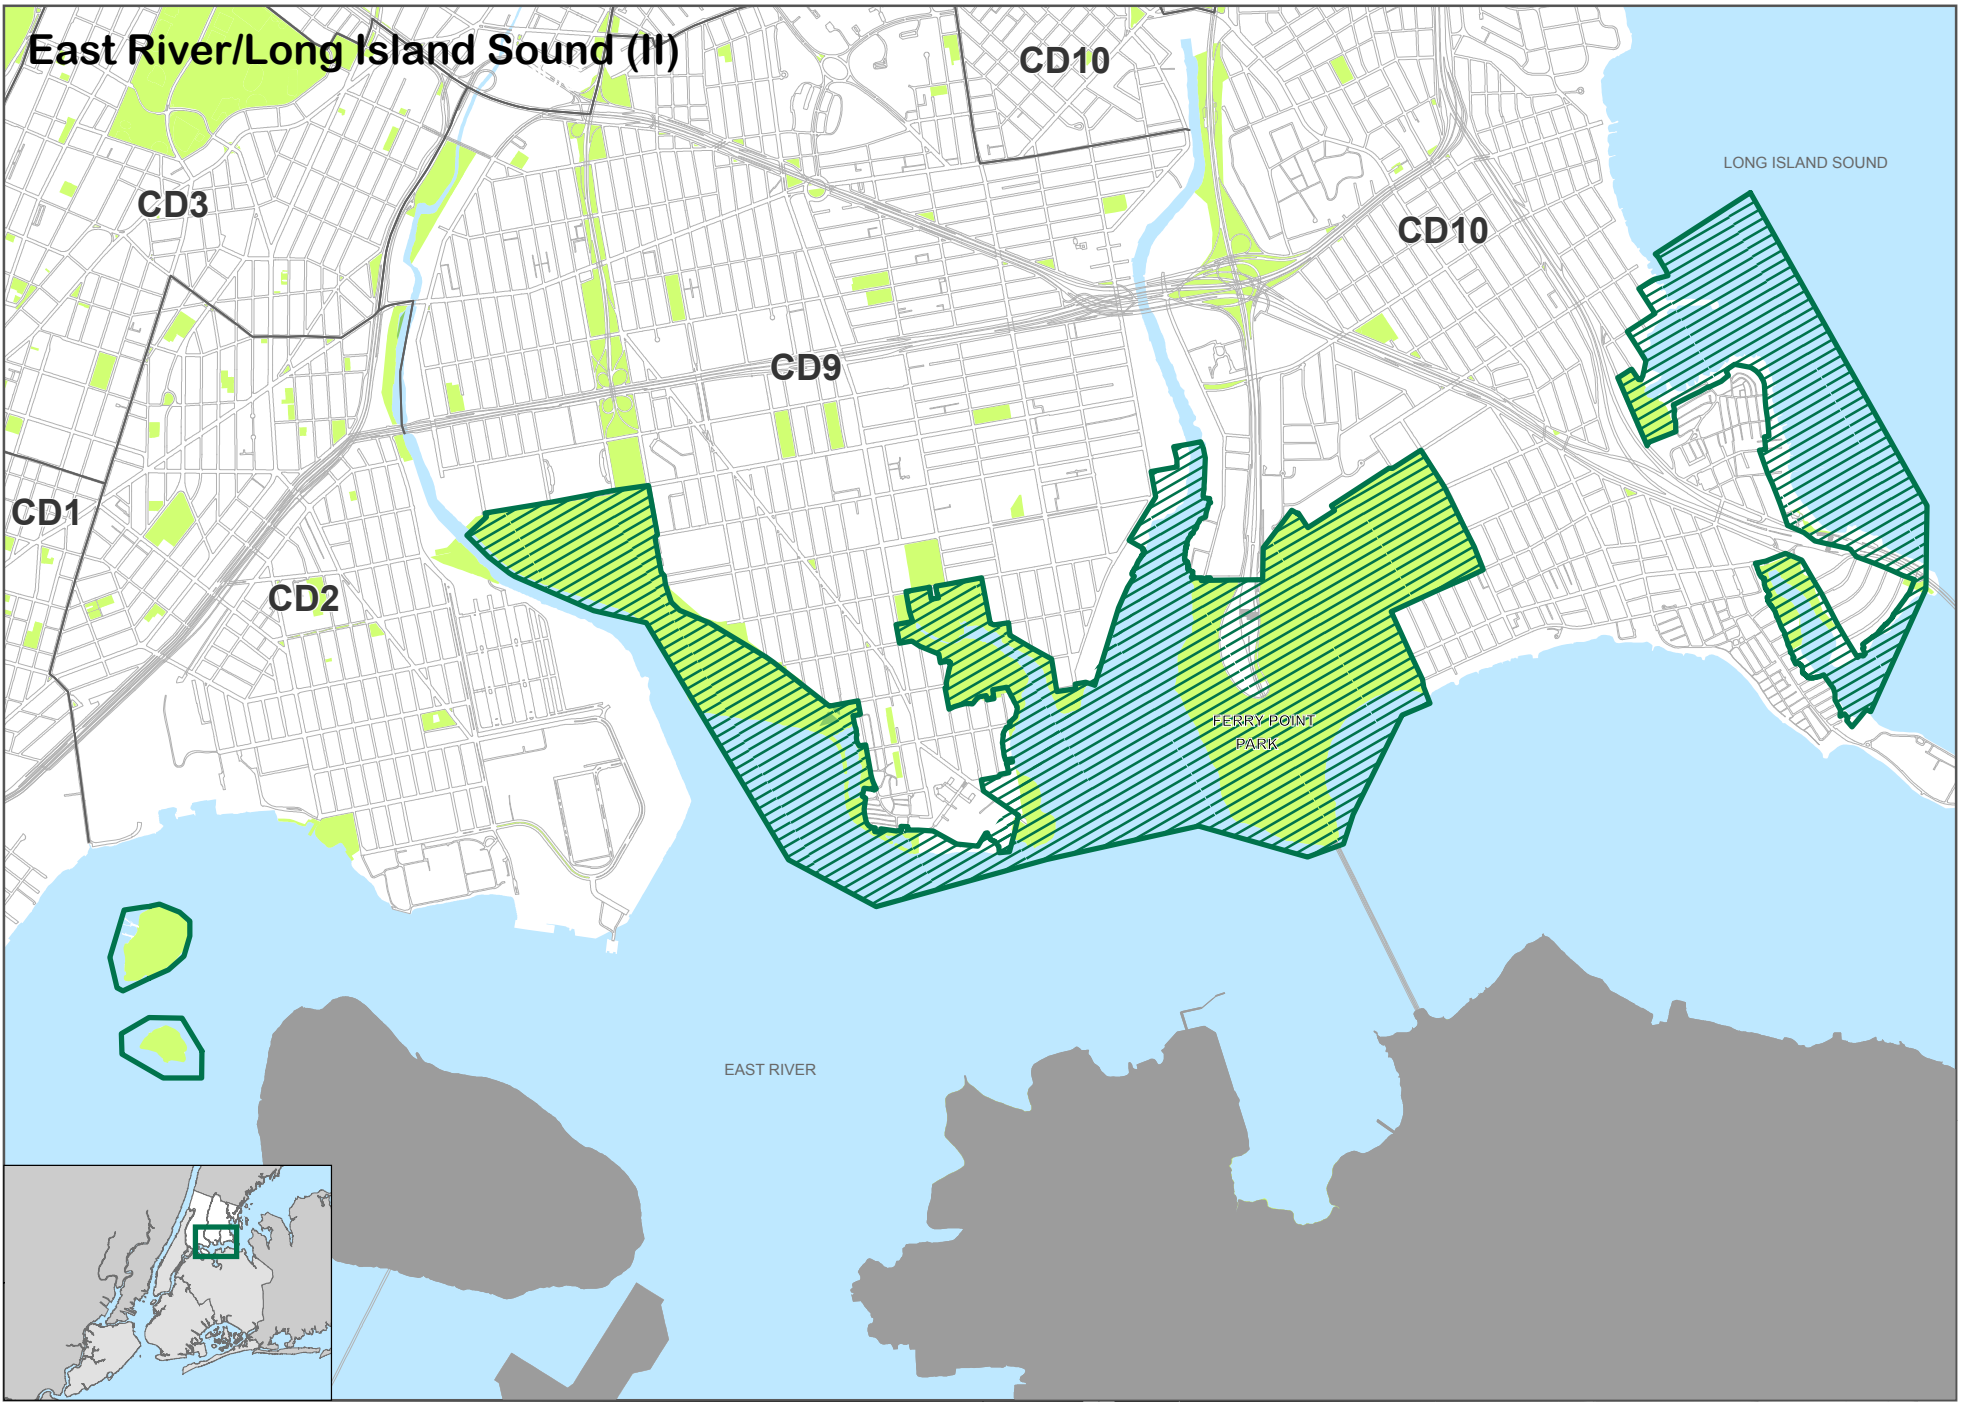

# **SPECIAL NATURAL WATERFRONT AREAS**

# East River/Long Island Sound (I)

## Special Natural Waterfront Areas

-  SNWA Boundary
-  Parkland

# East River/Long Island Sound (III)