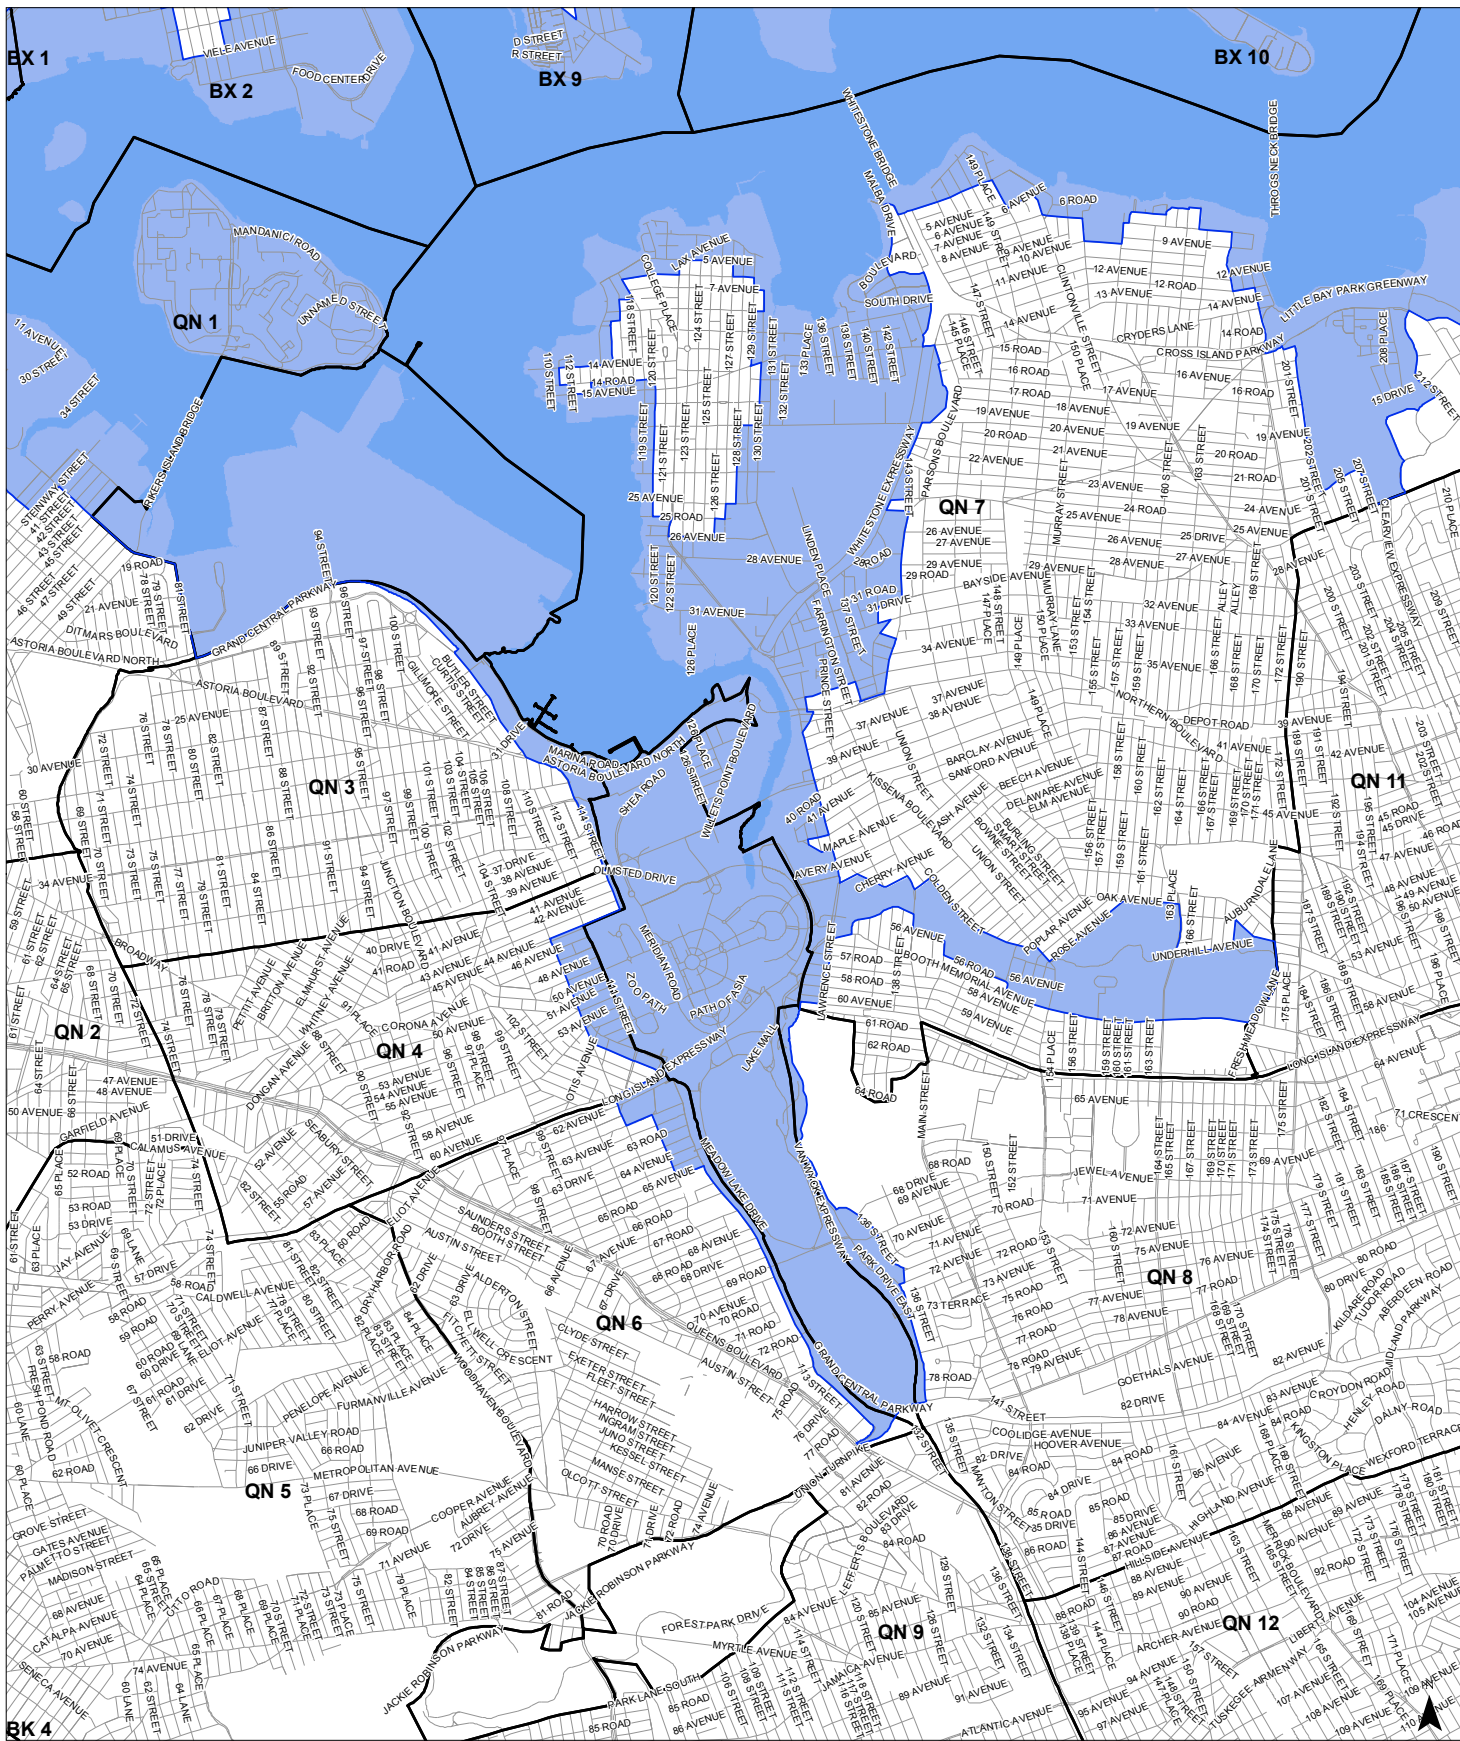

COASTAL ZONE BOUNDARY

Coastal Zone Boundary

- Coastal Zone Boundary
- Community District Boundary

Coastal Zone Boundary

- Coastal Zone Boundary
- Community District Boundary

0 0.25 0.5 1 Miles

A3

Coastal Zone Boundary

- Coastal Zone Boundary
- Community District Boundary

0 0.25 0.5 1 Miles

A4

Coastal Zone Boundary

- Coastal Zone Boundary
- Community District Boundary

A5

Coastal Zone Boundary

- Coastal Zone Boundary
- Community District Boundary

0 0.25 0.5 1 Miles

B3

Coastal Zone Boundary

- Coastal Zone Boundary
- Community District Boundary

0 0.25 0.5 1 Miles

B4

Coastal Zone Boundary

- Coastal Zone Boundary
- Community District Boundary

0 0.25 0.5 1 Miles

B5

Coastal Zone Boundary

- Coastal Zone Boundary
- Community District Boundary

0 0.25 0.5 1 Miles

C1

Coastal Zone Boundary

- Coastal Zone Boundary
- Community District Boundary