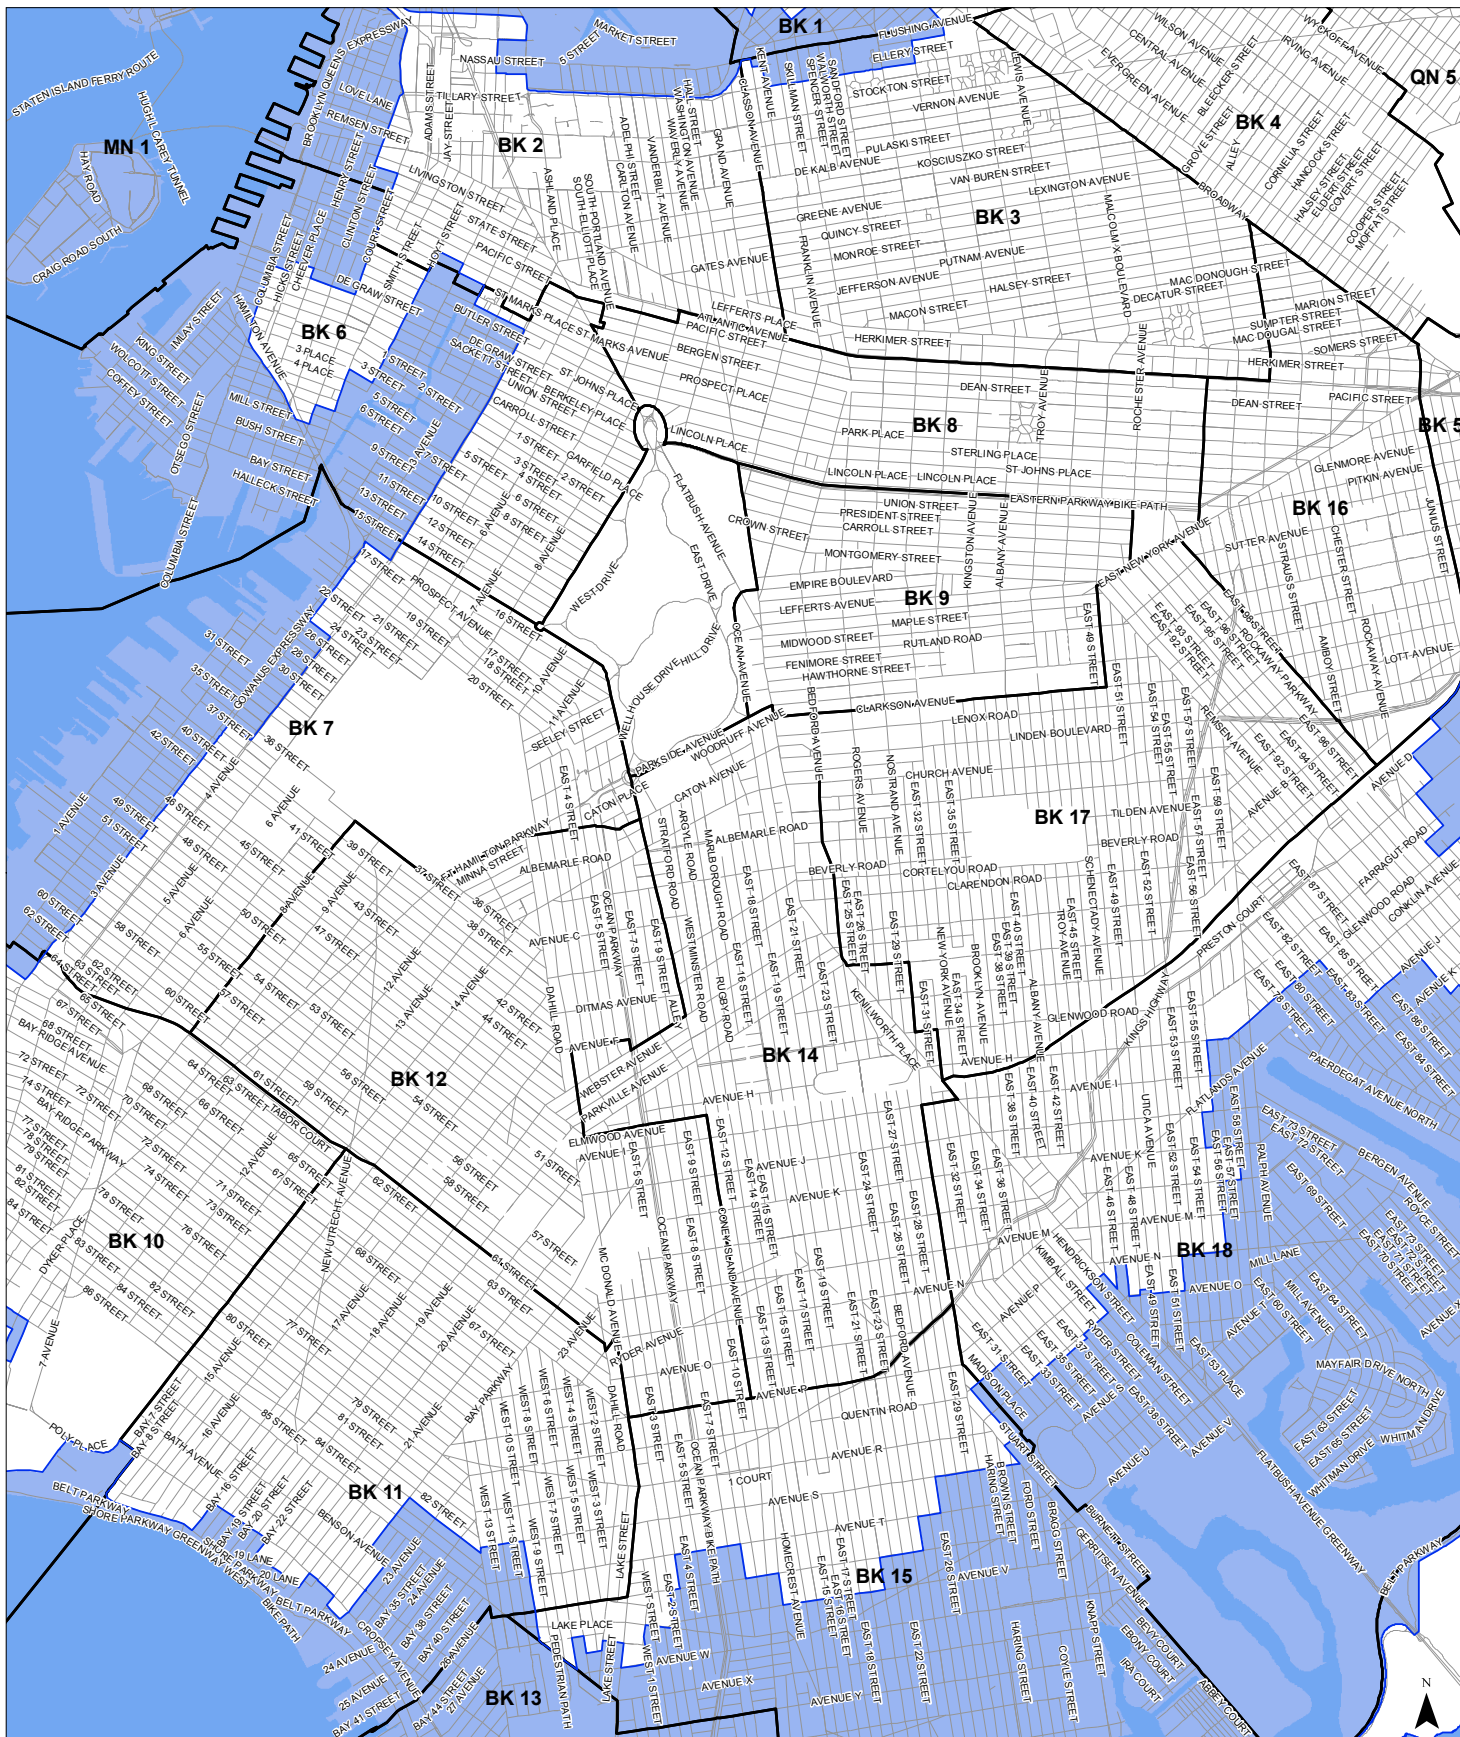

- Coastal Zone Boundary
- Community District Boundary

0 0.25 0.5 1 Miles

A4

Coastal Zone Boundary

- Coastal Zone Boundary
- Community District Boundary

A5

Coastal Zone Boundary

- Coastal Zone Boundary
- Community District Boundary

0 0.25 0.5 1 Miles

B3

Coastal Zone Boundary

- Coastal Zone Boundary
- Community District Boundary

0 0.25 0.5 1 Miles

B4

Coastal Zone Boundary

- Coastal Zone Boundary
- Community District Boundary

0 0.25 0.5 1 Miles

B5

Coastal Zone Boundary

- Coastal Zone Boundary
- Community District Boundary

0 0.25 0.5 1 Miles

C1

Coastal Zone Boundary

- Coastal Zone Boundary
- Community District Boundary

0 0.25 0.5 1 Miles

C2

Coastal Zone Boundary

- Coastal Zone Boundary
- Community District Boundary

0 0.25 0.5 1 Miles

C3

Coastal Zone Boundary

- Coastal Zone Boundary
- Community District Boundary