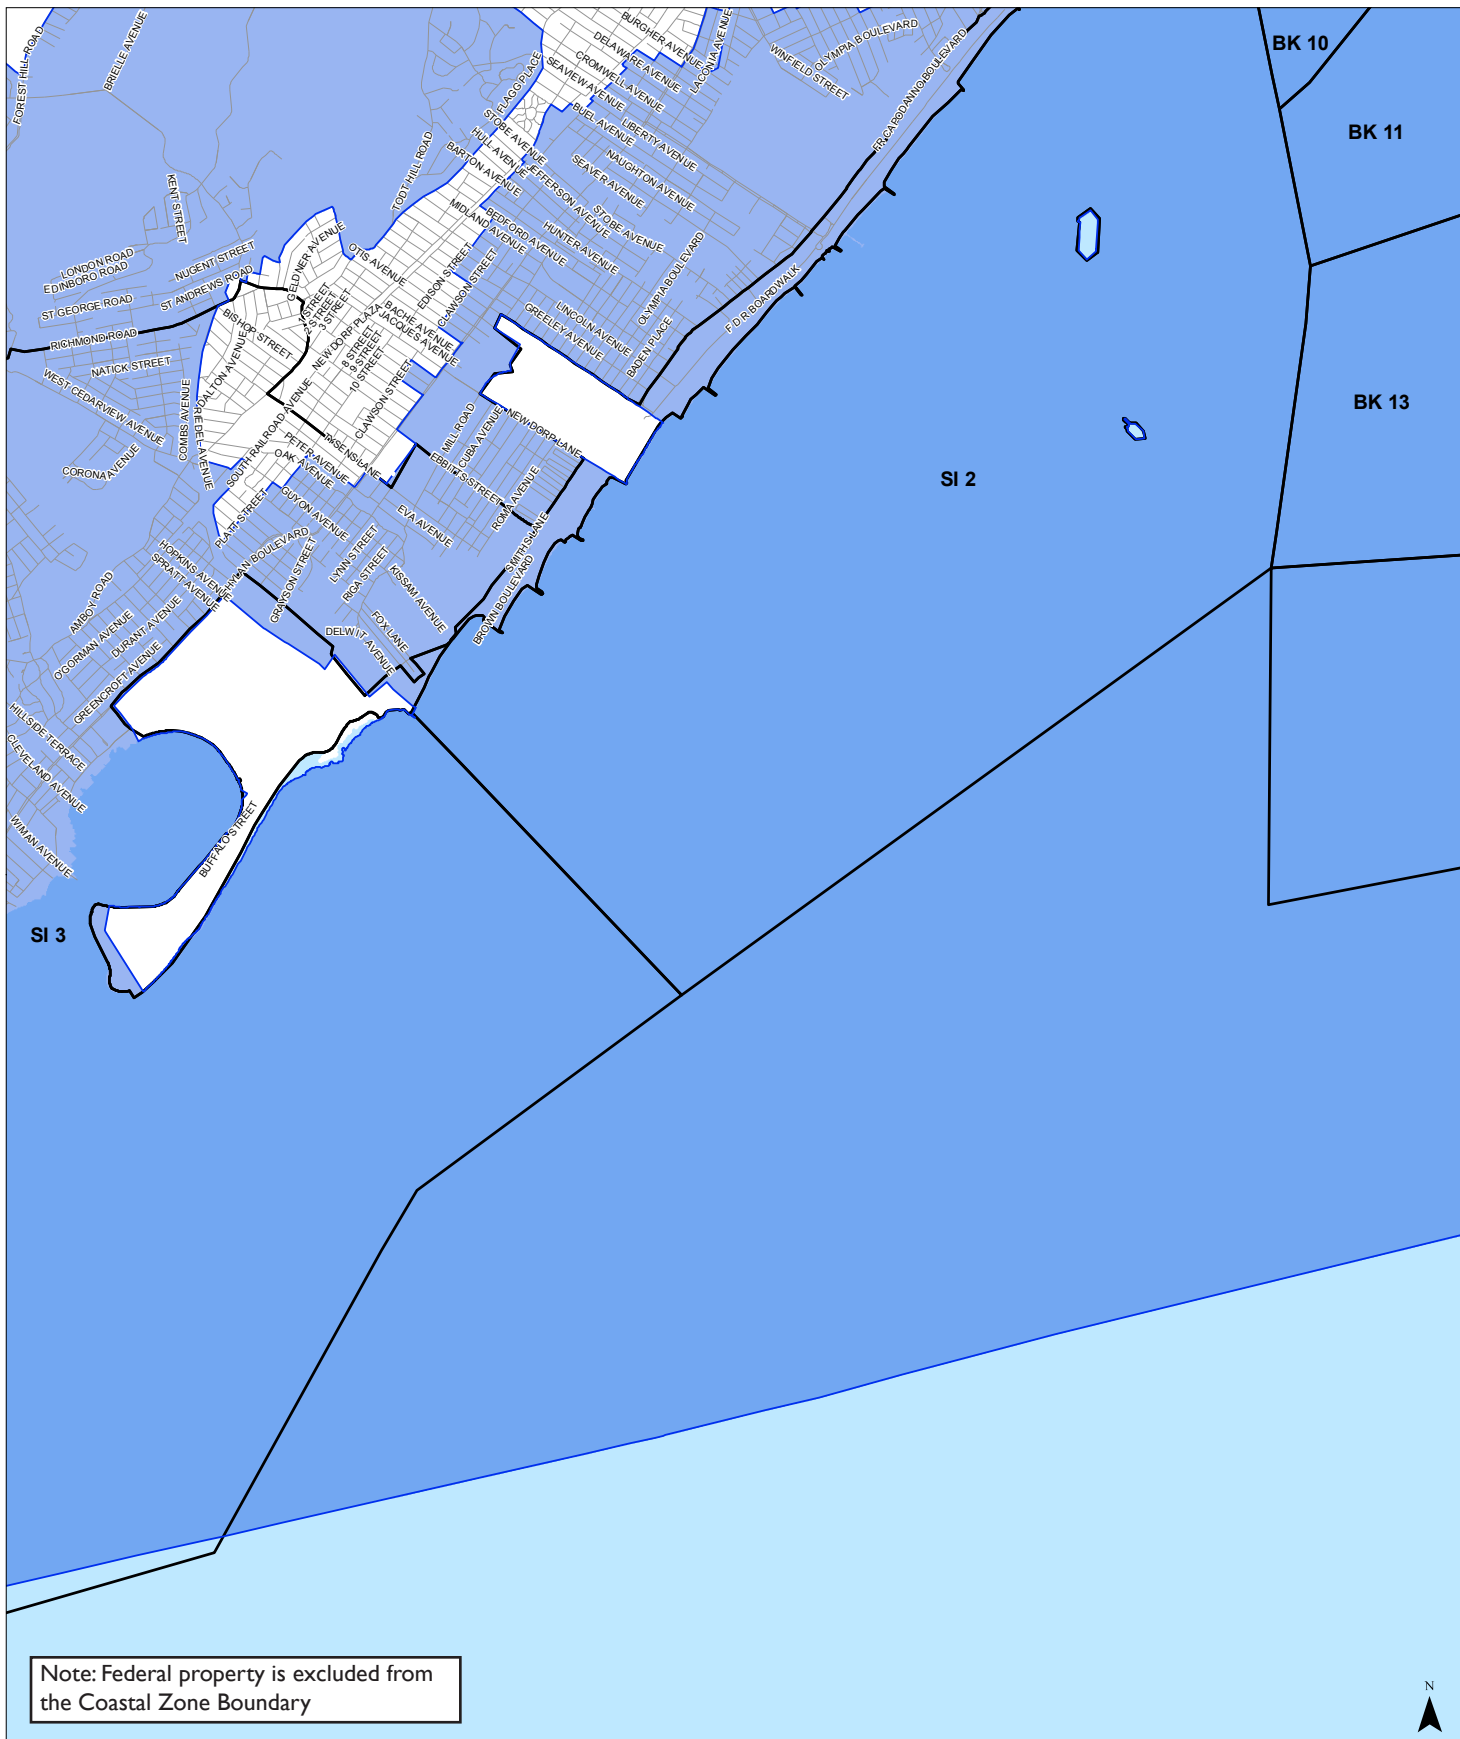

0 0.25 0.5 1 Miles

B5

Coastal Zone Boundary

- Coastal Zone Boundary
- Community District Boundary

0 0.25 0.5 1 Miles

C1

Coastal Zone Boundary

- Coastal Zone Boundary
- Community District Boundary

0 0.25 0.5 1 Miles

C2

Coastal Zone Boundary

- Coastal Zone Boundary
- Community District Boundary

0 0.25 0.5 1 Miles

C3

Coastal Zone Boundary

- Coastal Zone Boundary
- Community District Boundary

Note: Federal property is excluded from the Coastal Zone Boundary

Coastal Zone Boundary

-  Coastal Zone Boundary
-  Community District Boundary

0 0.25 0.5 1 Miles

C5

Coastal Zone Boundary

- Coastal Zone Boundary
- Community District Boundary

0 0.25 0.5 1 Miles

D1

Coastal Zone Boundary

- Coastal Zone Boundary
- Community District Boundary

D2

Coastal Zone Boundary

- Coastal Zone Boundary
- Community District Boundary

D3