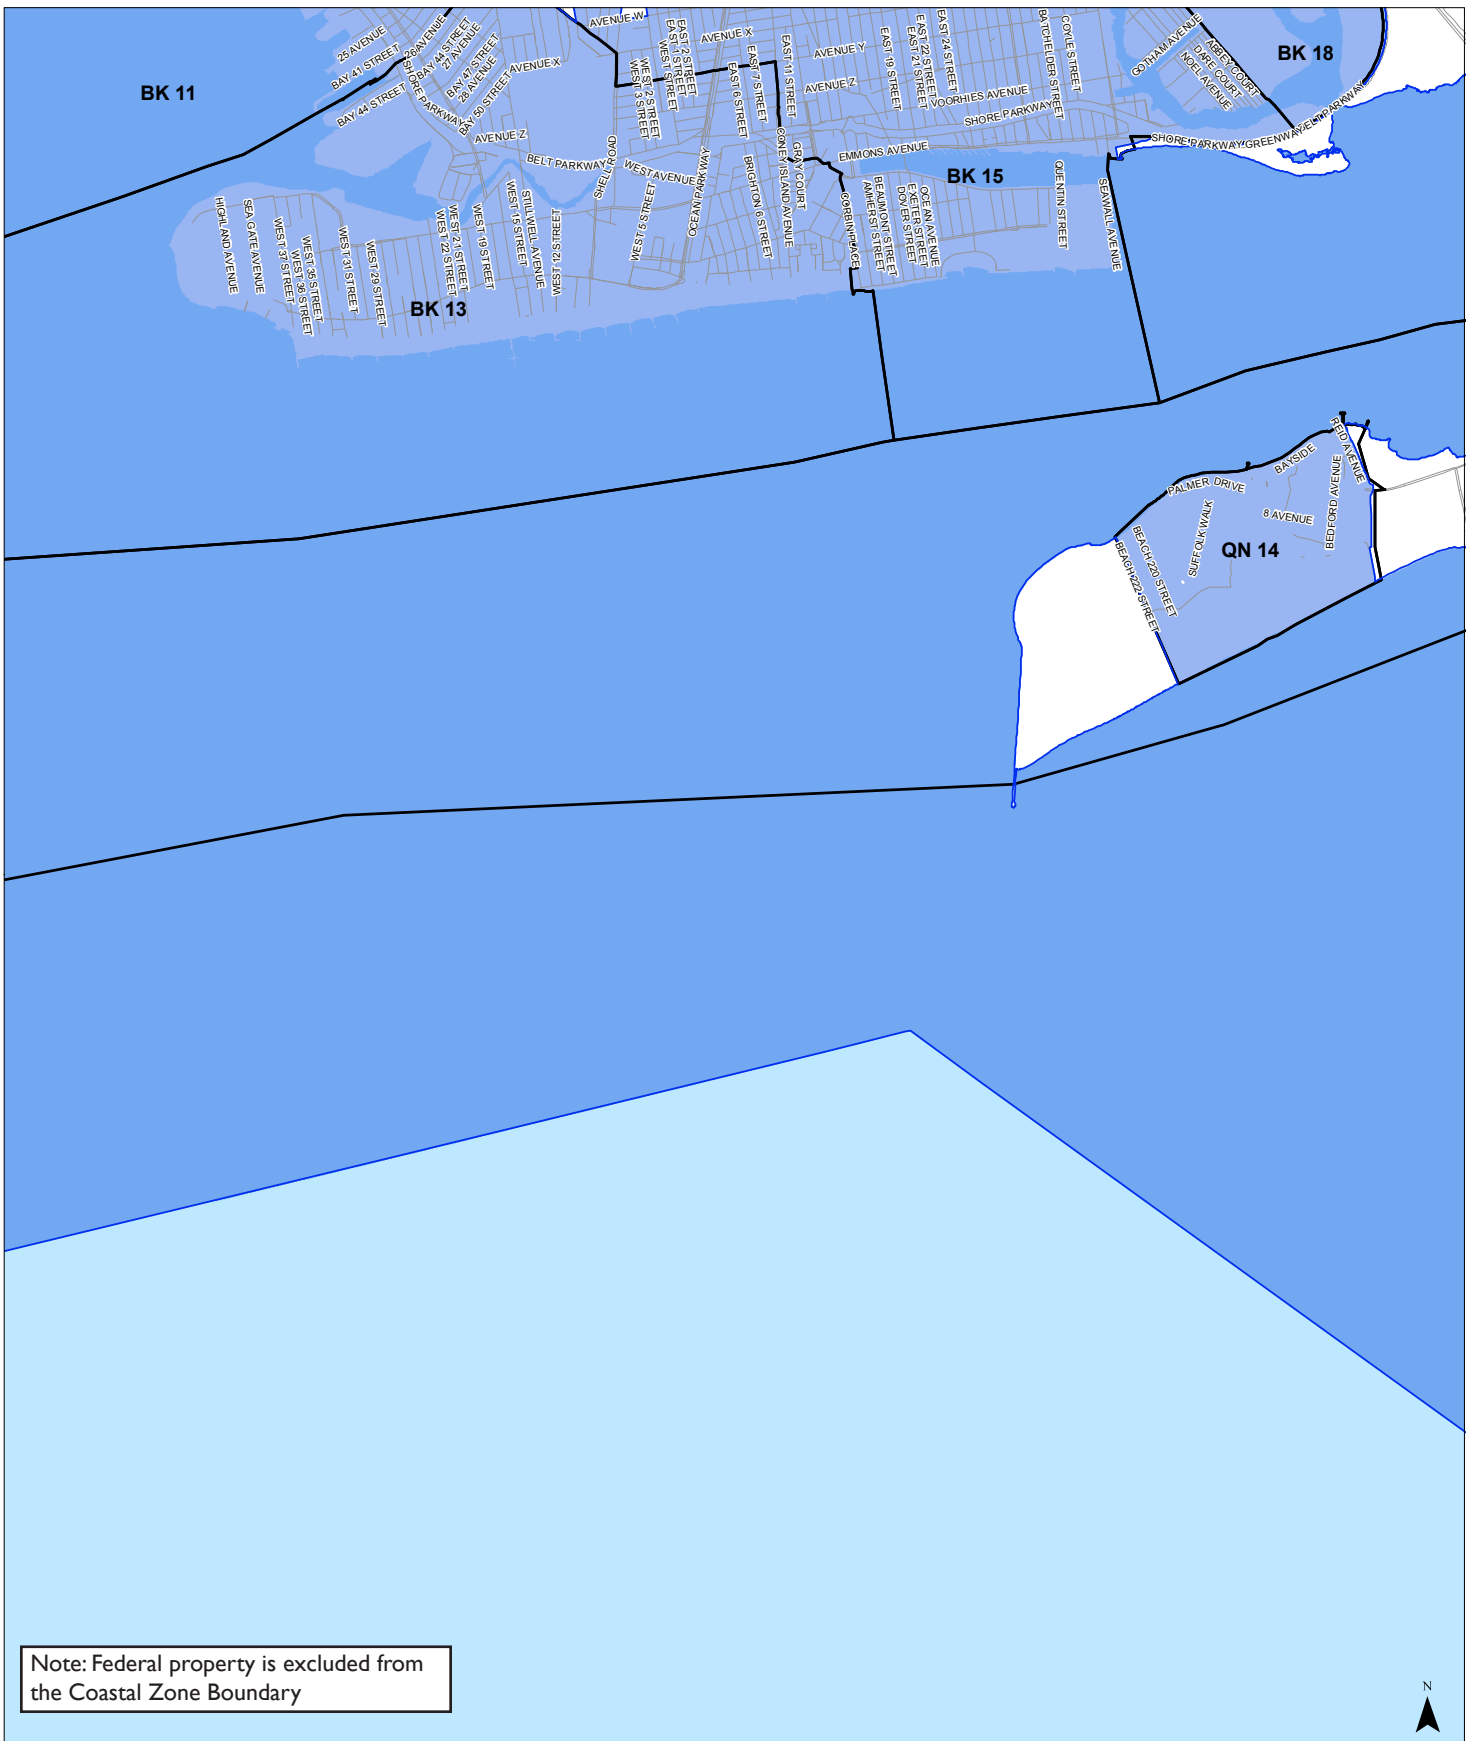

0 0.25 0.5 1 Miles

B5

Coastal Zone Boundary

- Coastal Zone Boundary
- Community District Boundary

0 0.25 0.5 1 Miles

C1

Coastal Zone Boundary

- Coastal Zone Boundary
- Community District Boundary

Note: Federal property is excluded from the Coastal Zone Boundary

Coastal Zone Boundary

-  Coastal Zone Boundary
-  Community District Boundary

0 0.25 0.5 1 Miles

C5

Coastal Zone Boundary

- Coastal Zone Boundary
- Community District Boundary

0 0.25 0.5 1 Miles

D1

Coastal Zone Boundary

- Coastal Zone Boundary
- Community District Boundary

D2

Coastal Zone Boundary

- Coastal Zone Boundary
- Community District Boundary

D3

Coastal Zone Boundary

- Coastal Zone Boundary
- Community District Boundary

D4