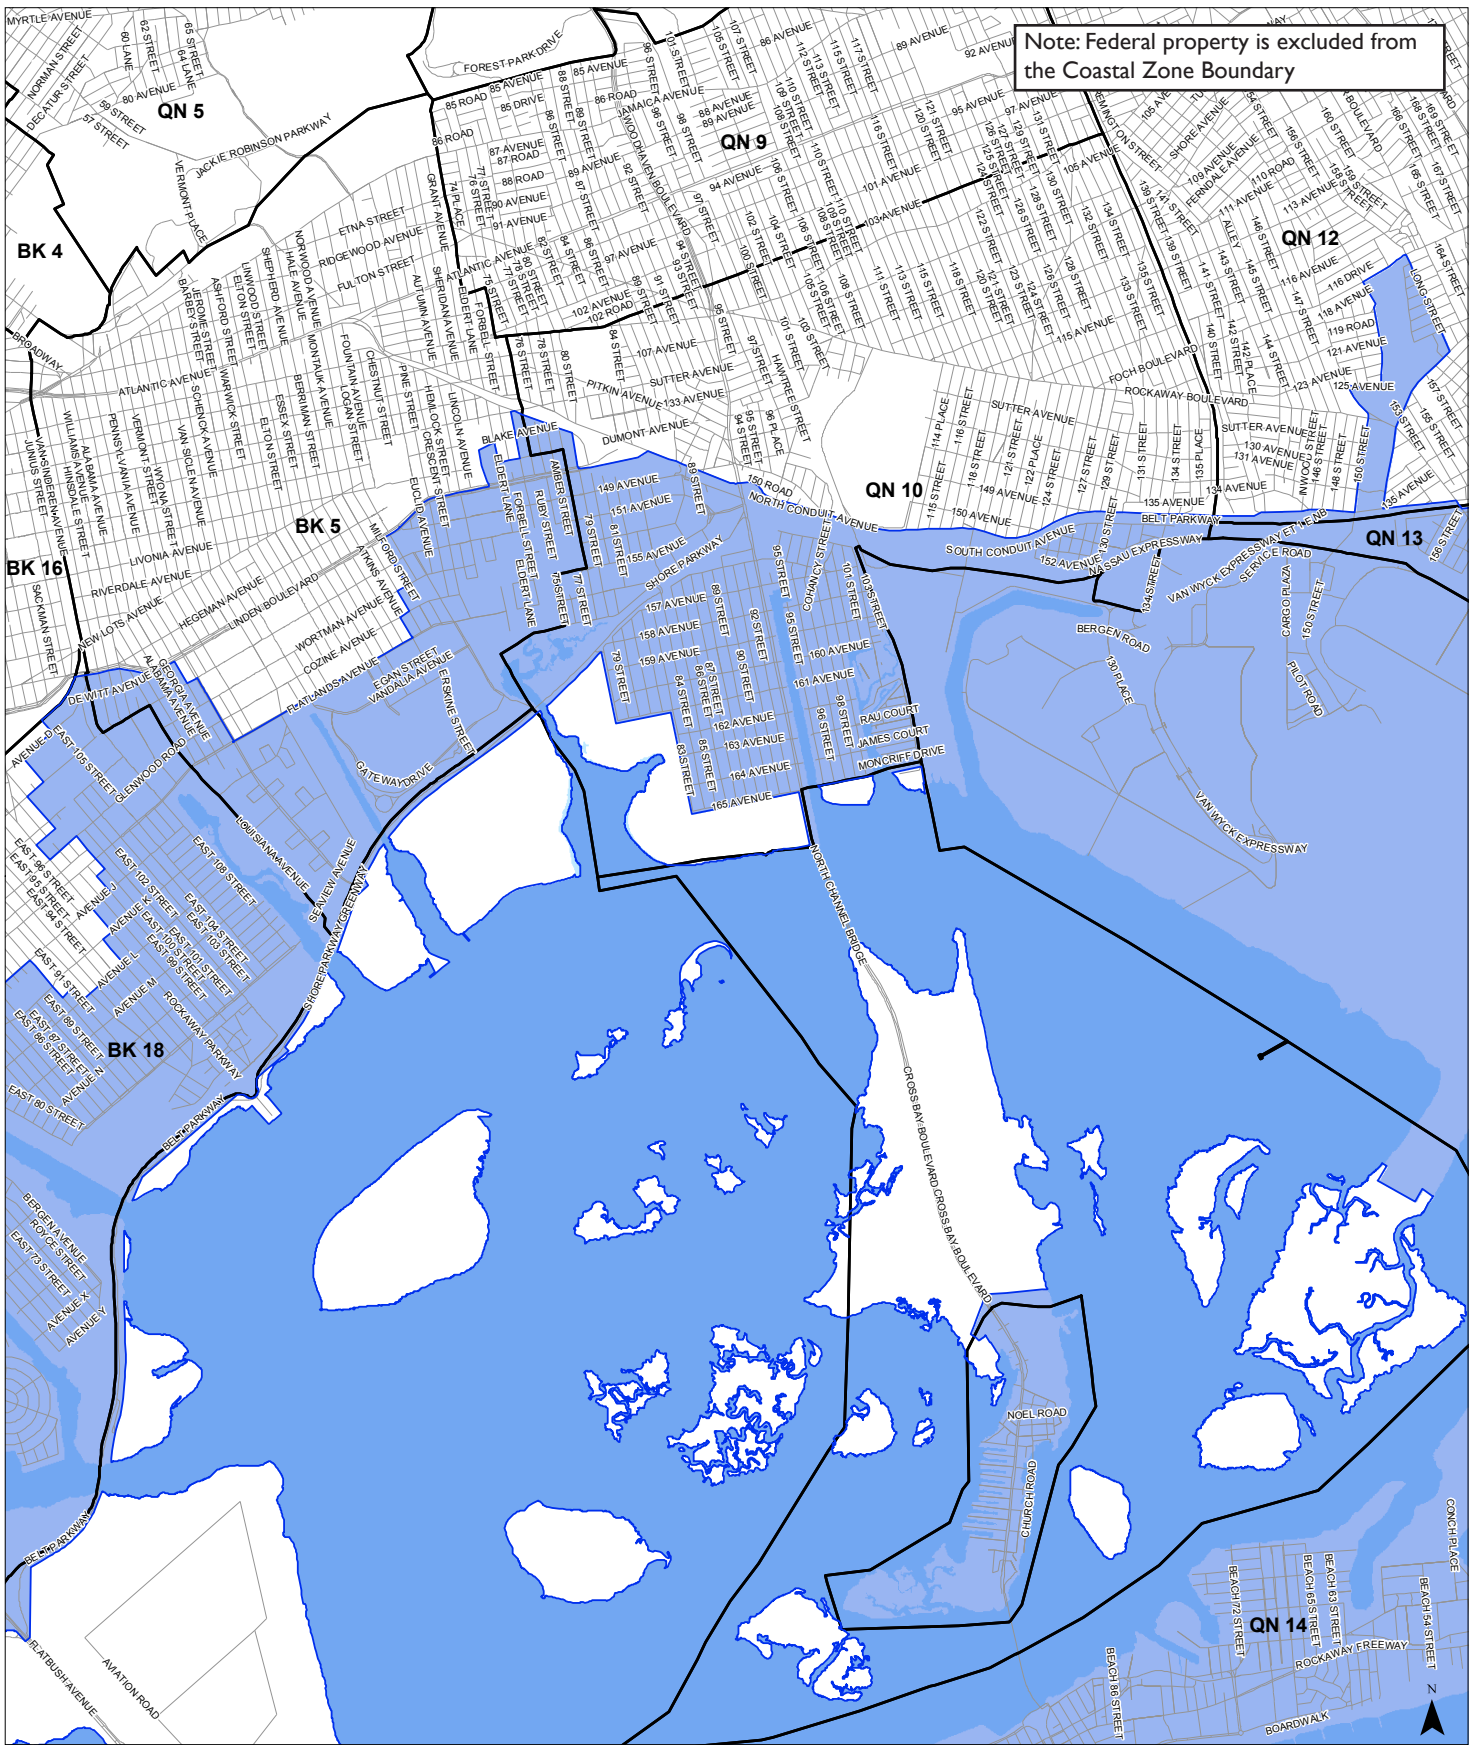

- Coastal Zone Boundary
- Community District Boundary

0 0.25 0.5 1 Miles

A4

Coastal Zone Boundary

- Coastal Zone Boundary
- Community District Boundary

A5

Coastal Zone Boundary

- Coastal Zone Boundary
- Community District Boundary

0 0.25 0.5 1 Miles

B5

Coastal Zone Boundary

- Coastal Zone Boundary
- Community District Boundary

0 0.25 0.5 1 Miles

C1

Coastal Zone Boundary

- Coastal Zone Boundary
- Community District Boundary

0 0.25 0.5 1 Miles

C2

Coastal Zone Boundary

- Coastal Zone Boundary
- Community District Boundary

0 0.25 0.5 1 Miles

C3

Coastal Zone Boundary

- Coastal Zone Boundary
- Community District Boundary

Note: Federal property is excluded from the Coastal Zone Boundary

Coastal Zone Boundary

-  Coastal Zone Boundary
-  Community District Boundary

0 0.25 0.5 1 Miles

C5

Coastal Zone Boundary

- Coastal Zone Boundary
- Community District Boundary