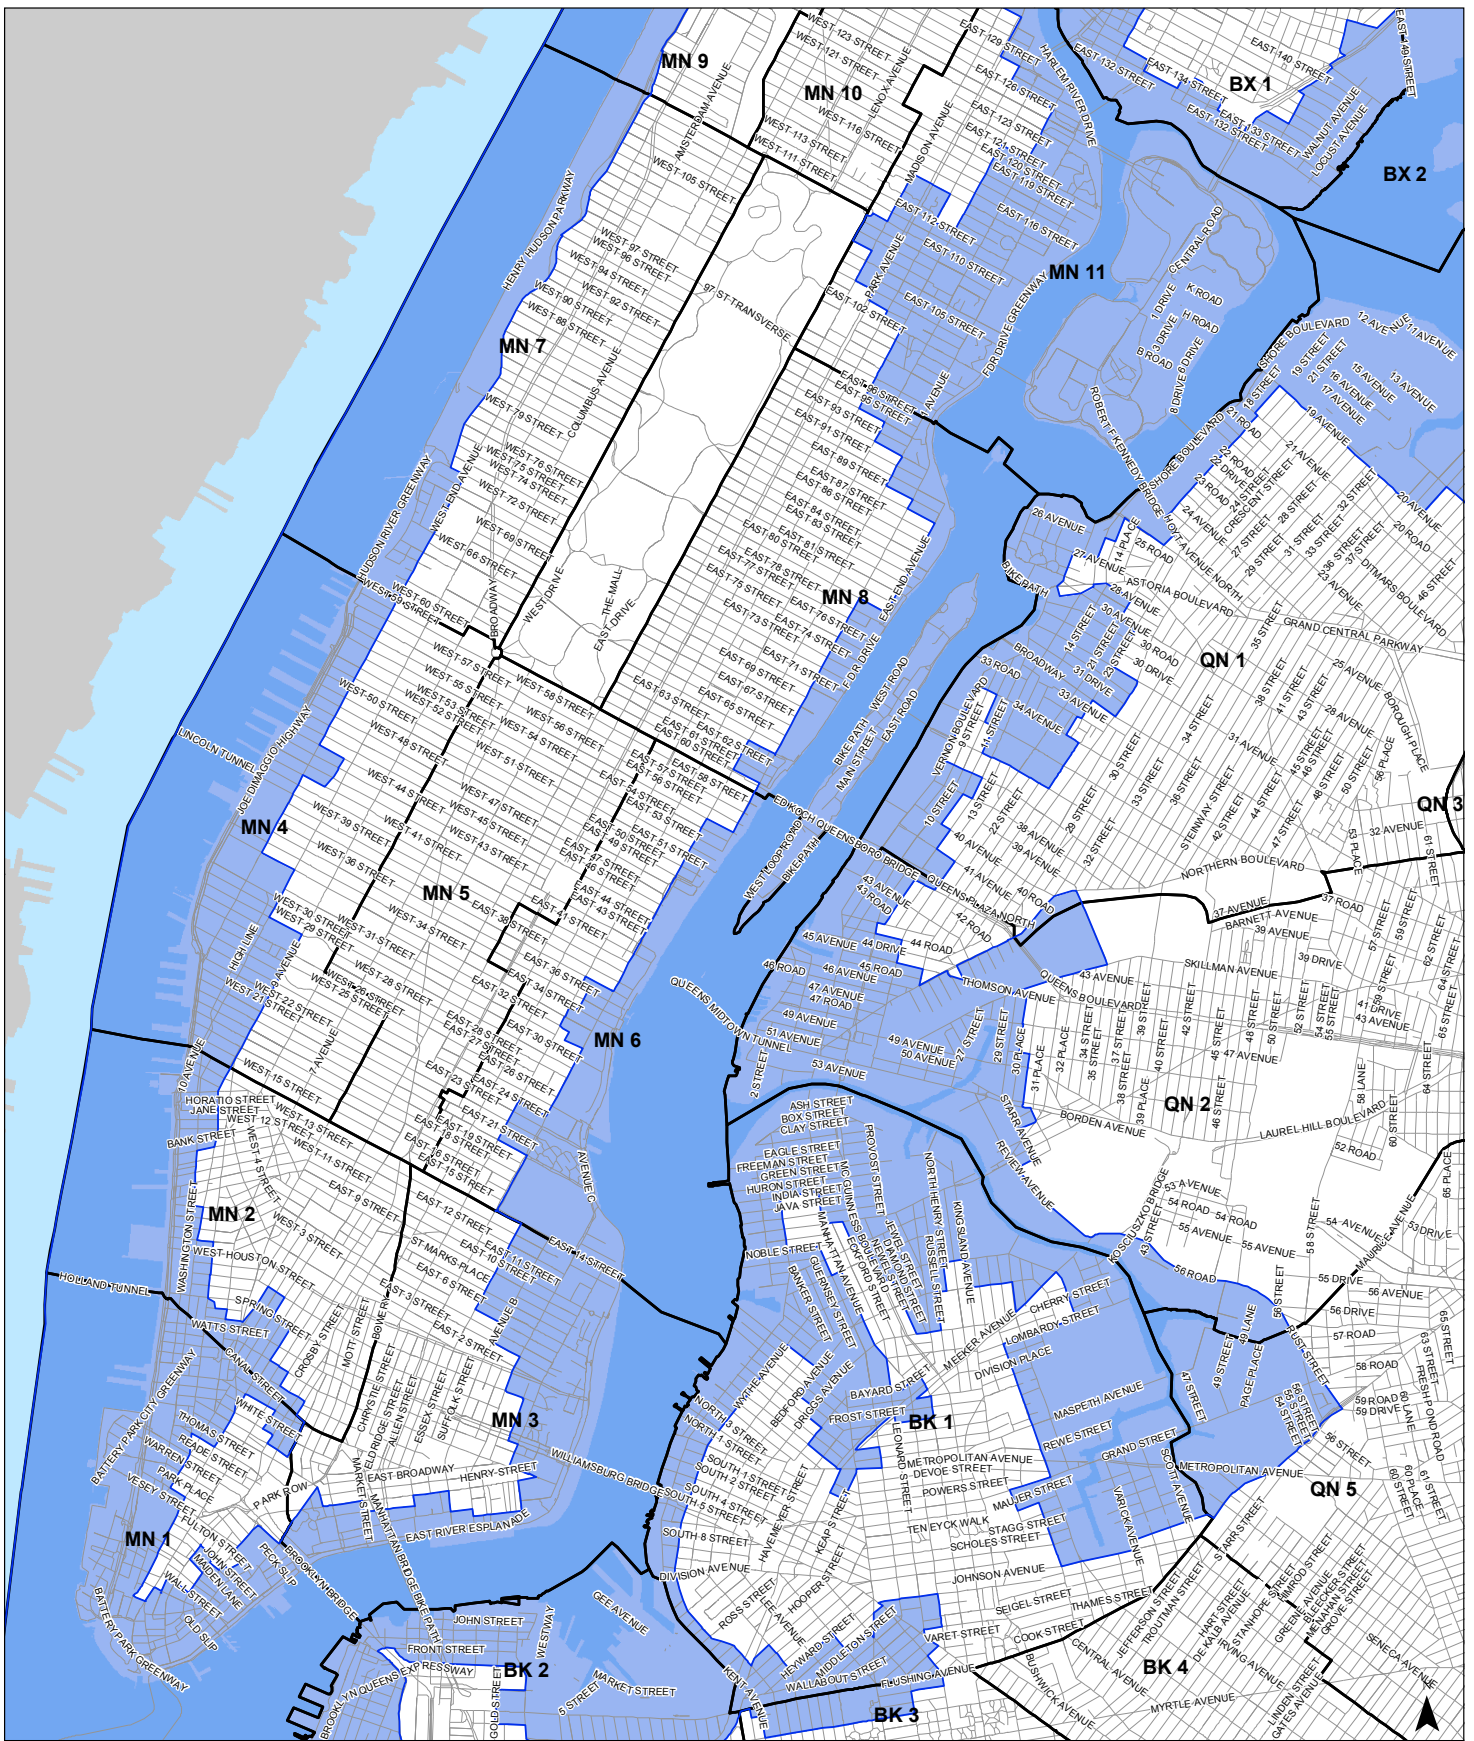

COASTAL ZONE BOUNDARY

Coastal Zone Boundary

- Coastal Zone Boundary
- Community District Boundary

Coastal Zone Boundary

- Coastal Zone Boundary
- Community District Boundary

0 0.25 0.5 1 Miles

A3

Coastal Zone Boundary

- Coastal Zone Boundary
- Community District Boundary

0 0.25 0.5 1 Miles

A4

Coastal Zone Boundary

- Coastal Zone Boundary
- Community District Boundary

A5

Coastal Zone Boundary

- Coastal Zone Boundary
- Community District Boundary

0 0.25 0.5 1 Miles

B3

Coastal Zone Boundary

- Coastal Zone Boundary
- Community District Boundary

0 0.25 0.5 1 Miles

B4

Coastal Zone Boundary

- Coastal Zone Boundary
- Community District Boundary