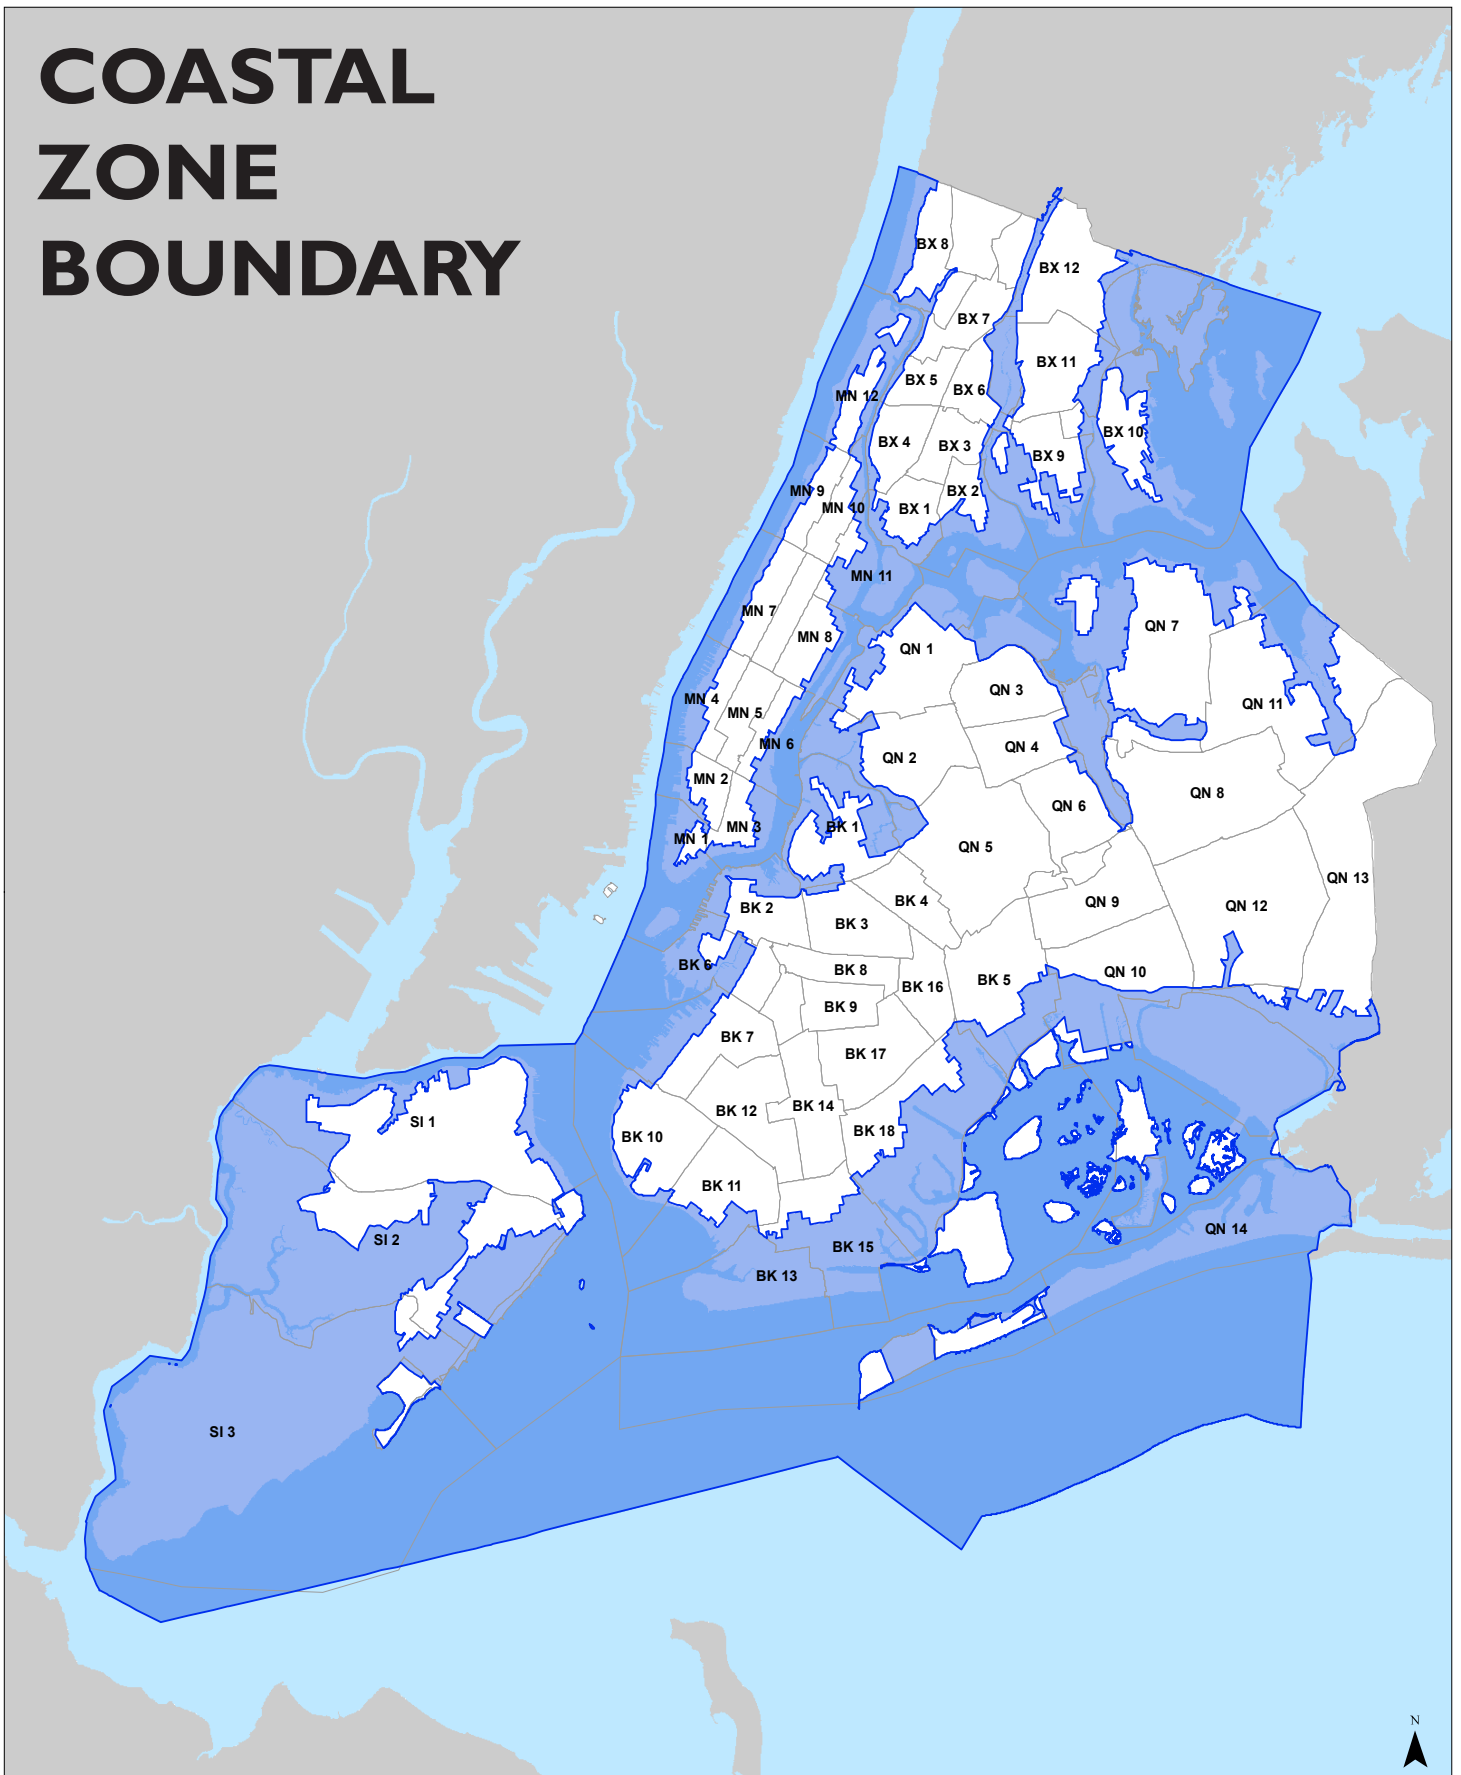

COASTAL ZONE BOUNDARY

Coastal Zone Boundary

- Coastal Zone Boundary
- Community District Boundary

Coastal Zone Boundary

- Coastal Zone Boundary
- Community District Boundary

0 0.25 0.5 1 Miles

A3

Coastal Zone Boundary

- Coastal Zone Boundary
- Community District Boundary

0 0.25 0.5 1 Miles

A4

Coastal Zone Boundary

- Coastal Zone Boundary
- Community District Boundary

A5

Coastal Zone Boundary

- Coastal Zone Boundary
- Community District Boundary

0 0.25 0.5 1 Miles

B3

Coastal Zone Boundary

- Coastal Zone Boundary
- Community District Boundary

0 0.25 0.5 1 Miles

B4

Coastal Zone Boundary

- Coastal Zone Boundary
- Community District Boundary