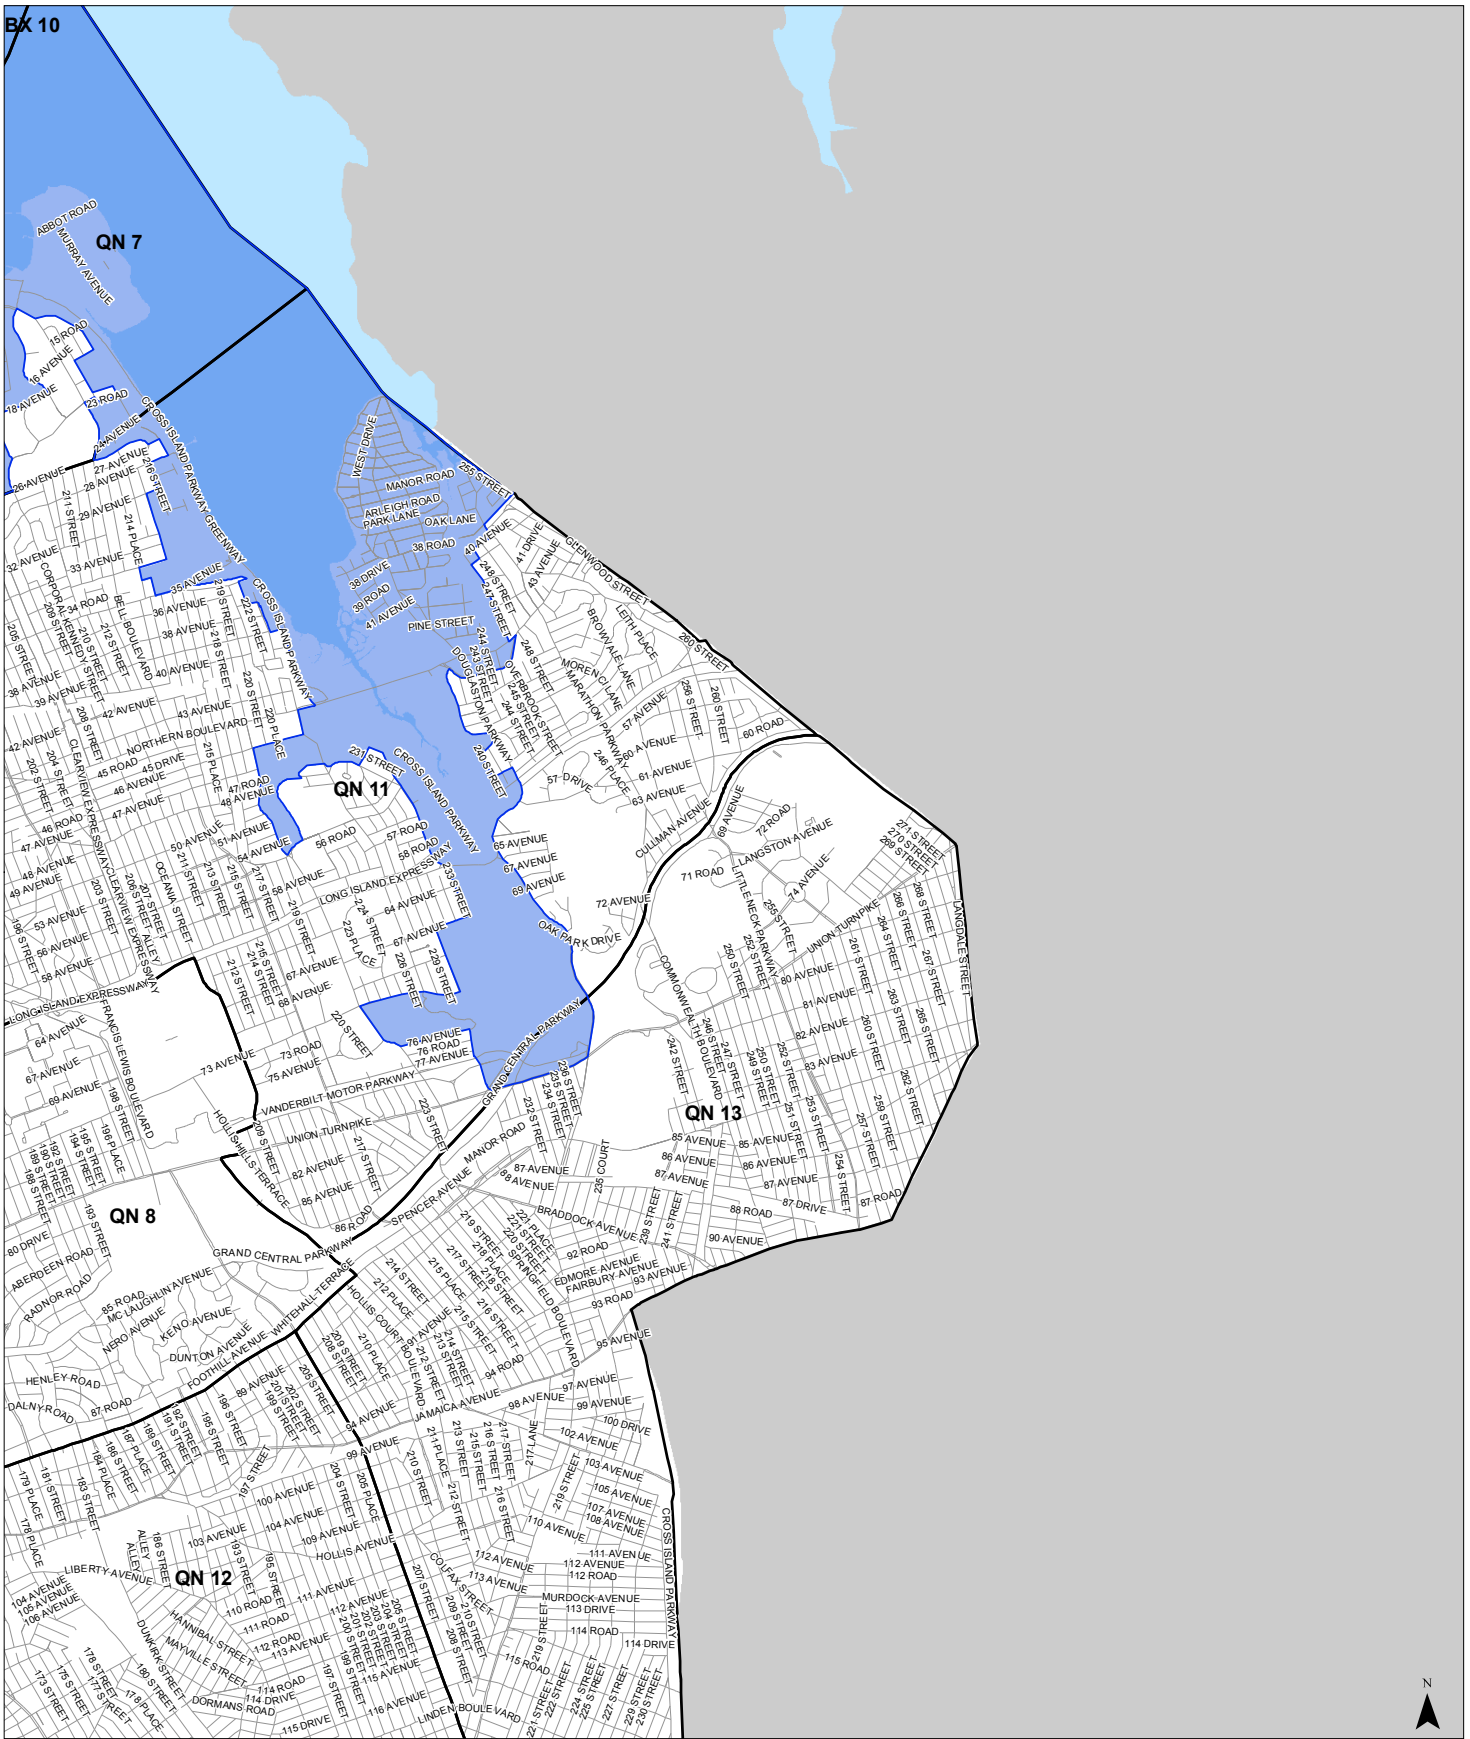

COASTAL ZONE BOUNDARY

Coastal Zone Boundary

- Coastal Zone Boundary
- Community District Boundary

Coastal Zone Boundary

- Coastal Zone Boundary
- Community District Boundary

0 0.25 0.5 1 Miles

A3

Coastal Zone Boundary

- Coastal Zone Boundary
- Community District Boundary

0 0.25 0.5 1 Miles

A4

Coastal Zone Boundary

- Coastal Zone Boundary
- Community District Boundary

A5

Coastal Zone Boundary

- Coastal Zone Boundary
- Community District Boundary

0 0.25 0.5 1 Miles

B3

Coastal Zone Boundary

- Coastal Zone Boundary
- Community District Boundary

0 0.25 0.5 1 Miles

B4

Coastal Zone Boundary

- Coastal Zone Boundary
- Community District Boundary

0 0.25 0.5 1 Miles

B5

Coastal Zone Boundary

- Coastal Zone Boundary
- Community District Boundary

0 0.25 0.5 1 Miles

C1

Coastal Zone Boundary

- Coastal Zone Boundary
- Community District Boundary