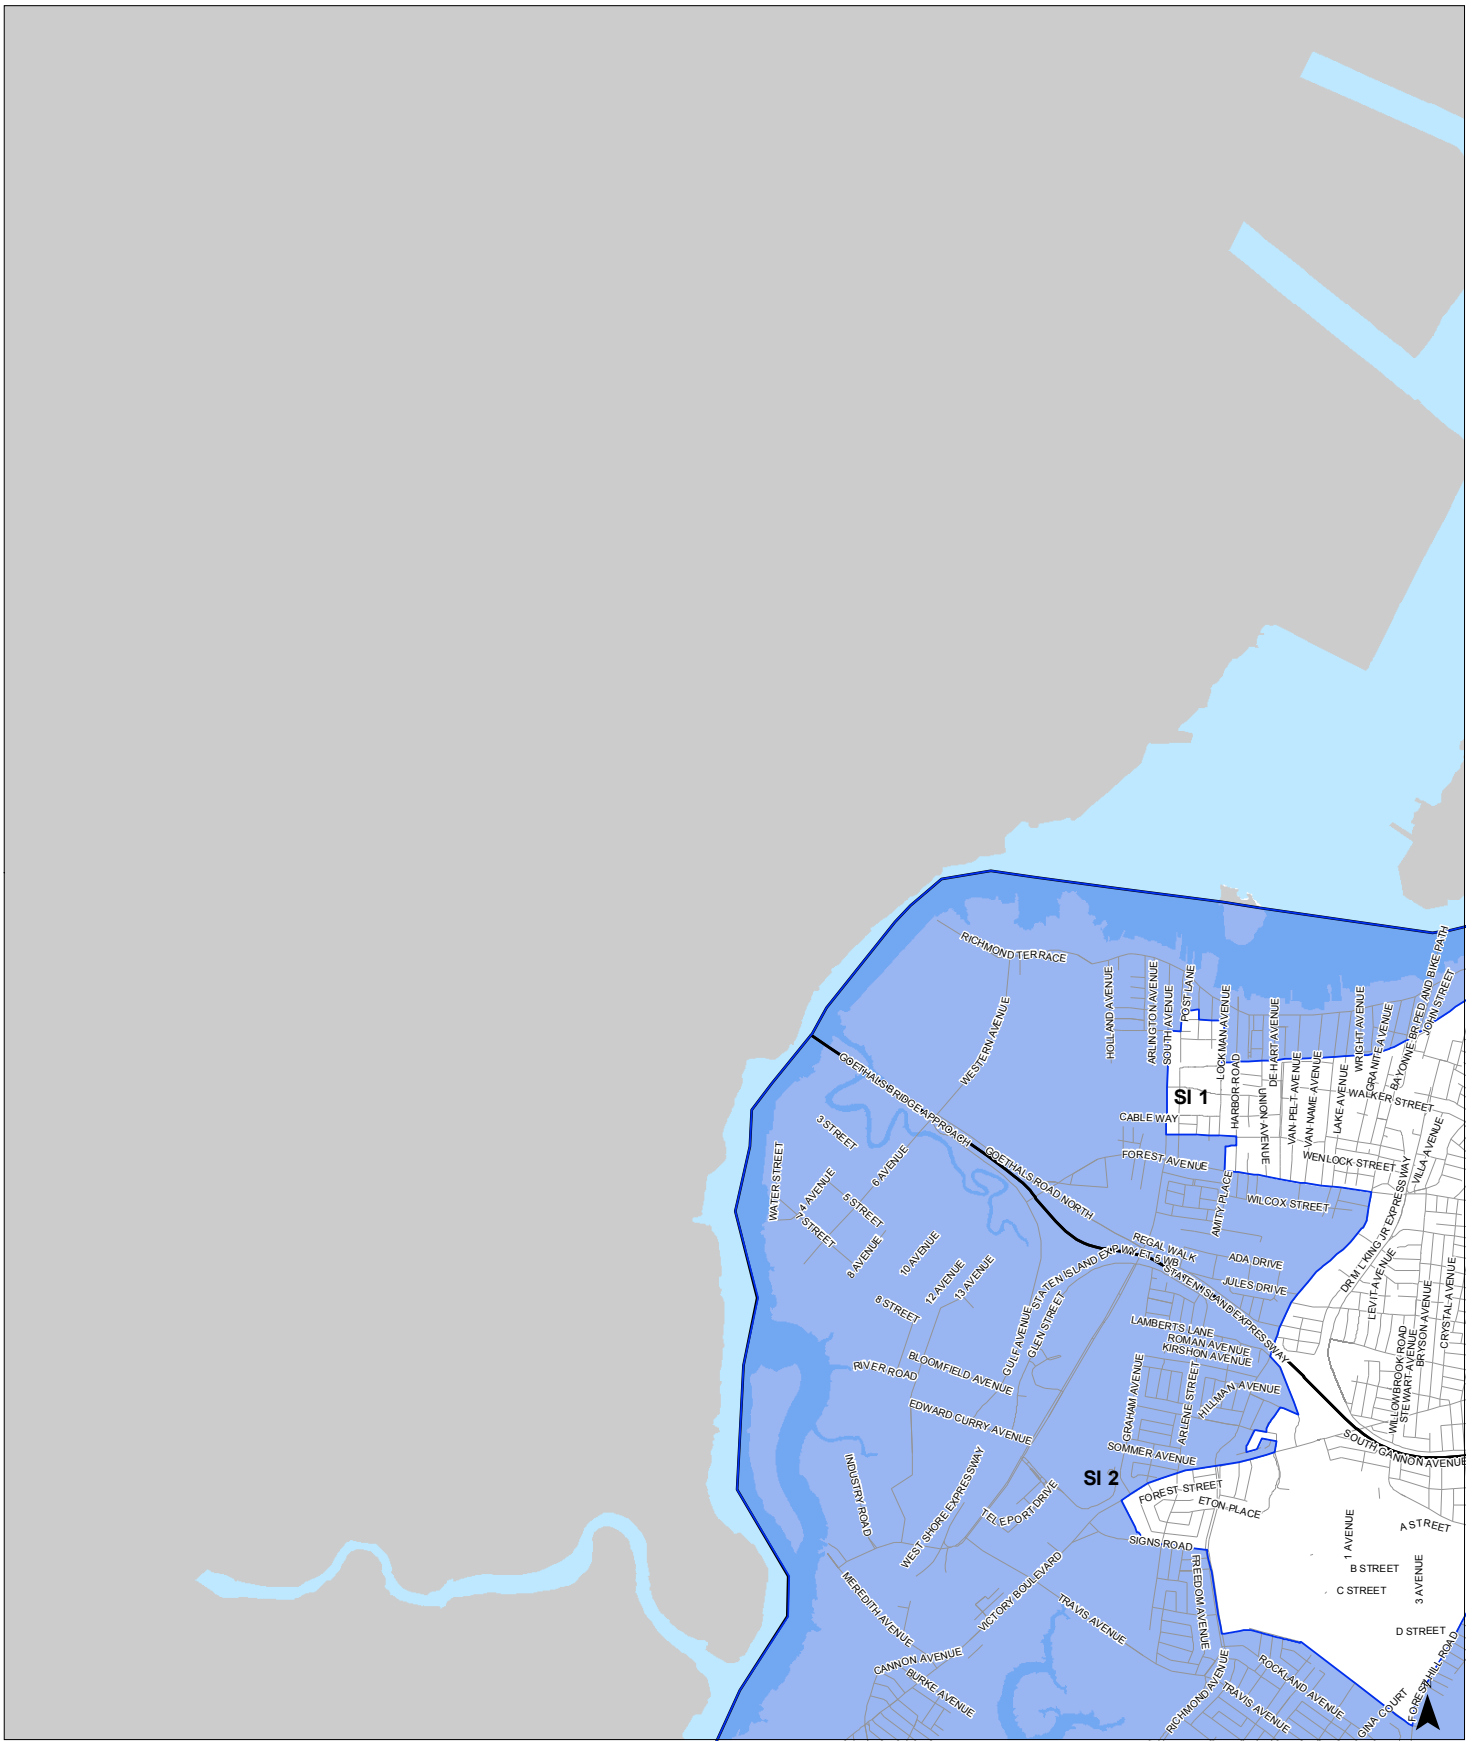

COASTAL ZONE BOUNDARY

Coastal Zone Boundary

- Coastal Zone Boundary
- Community District Boundary

Coastal Zone Boundary

- Coastal Zone Boundary
- Community District Boundary

0 0.25 0.5 1 Miles

A3

Coastal Zone Boundary

- Coastal Zone Boundary
- Community District Boundary

0 0.25 0.5 1 Miles

A4

Coastal Zone Boundary

- Coastal Zone Boundary
- Community District Boundary

A5

Coastal Zone Boundary

- Coastal Zone Boundary
- Community District Boundary

0 0.25 0.5 1 Miles

B3

Coastal Zone Boundary

- Coastal Zone Boundary
- Community District Boundary

0 0.25 0.5 1 Miles

B4

Coastal Zone Boundary

- Coastal Zone Boundary
- Community District Boundary

0 0.25 0.5 1 Miles

B5

Coastal Zone Boundary

- Coastal Zone Boundary
- Community District Boundary

0 0.25 0.5 1 Miles

C1

Coastal Zone Boundary

- Coastal Zone Boundary
- Community District Boundary