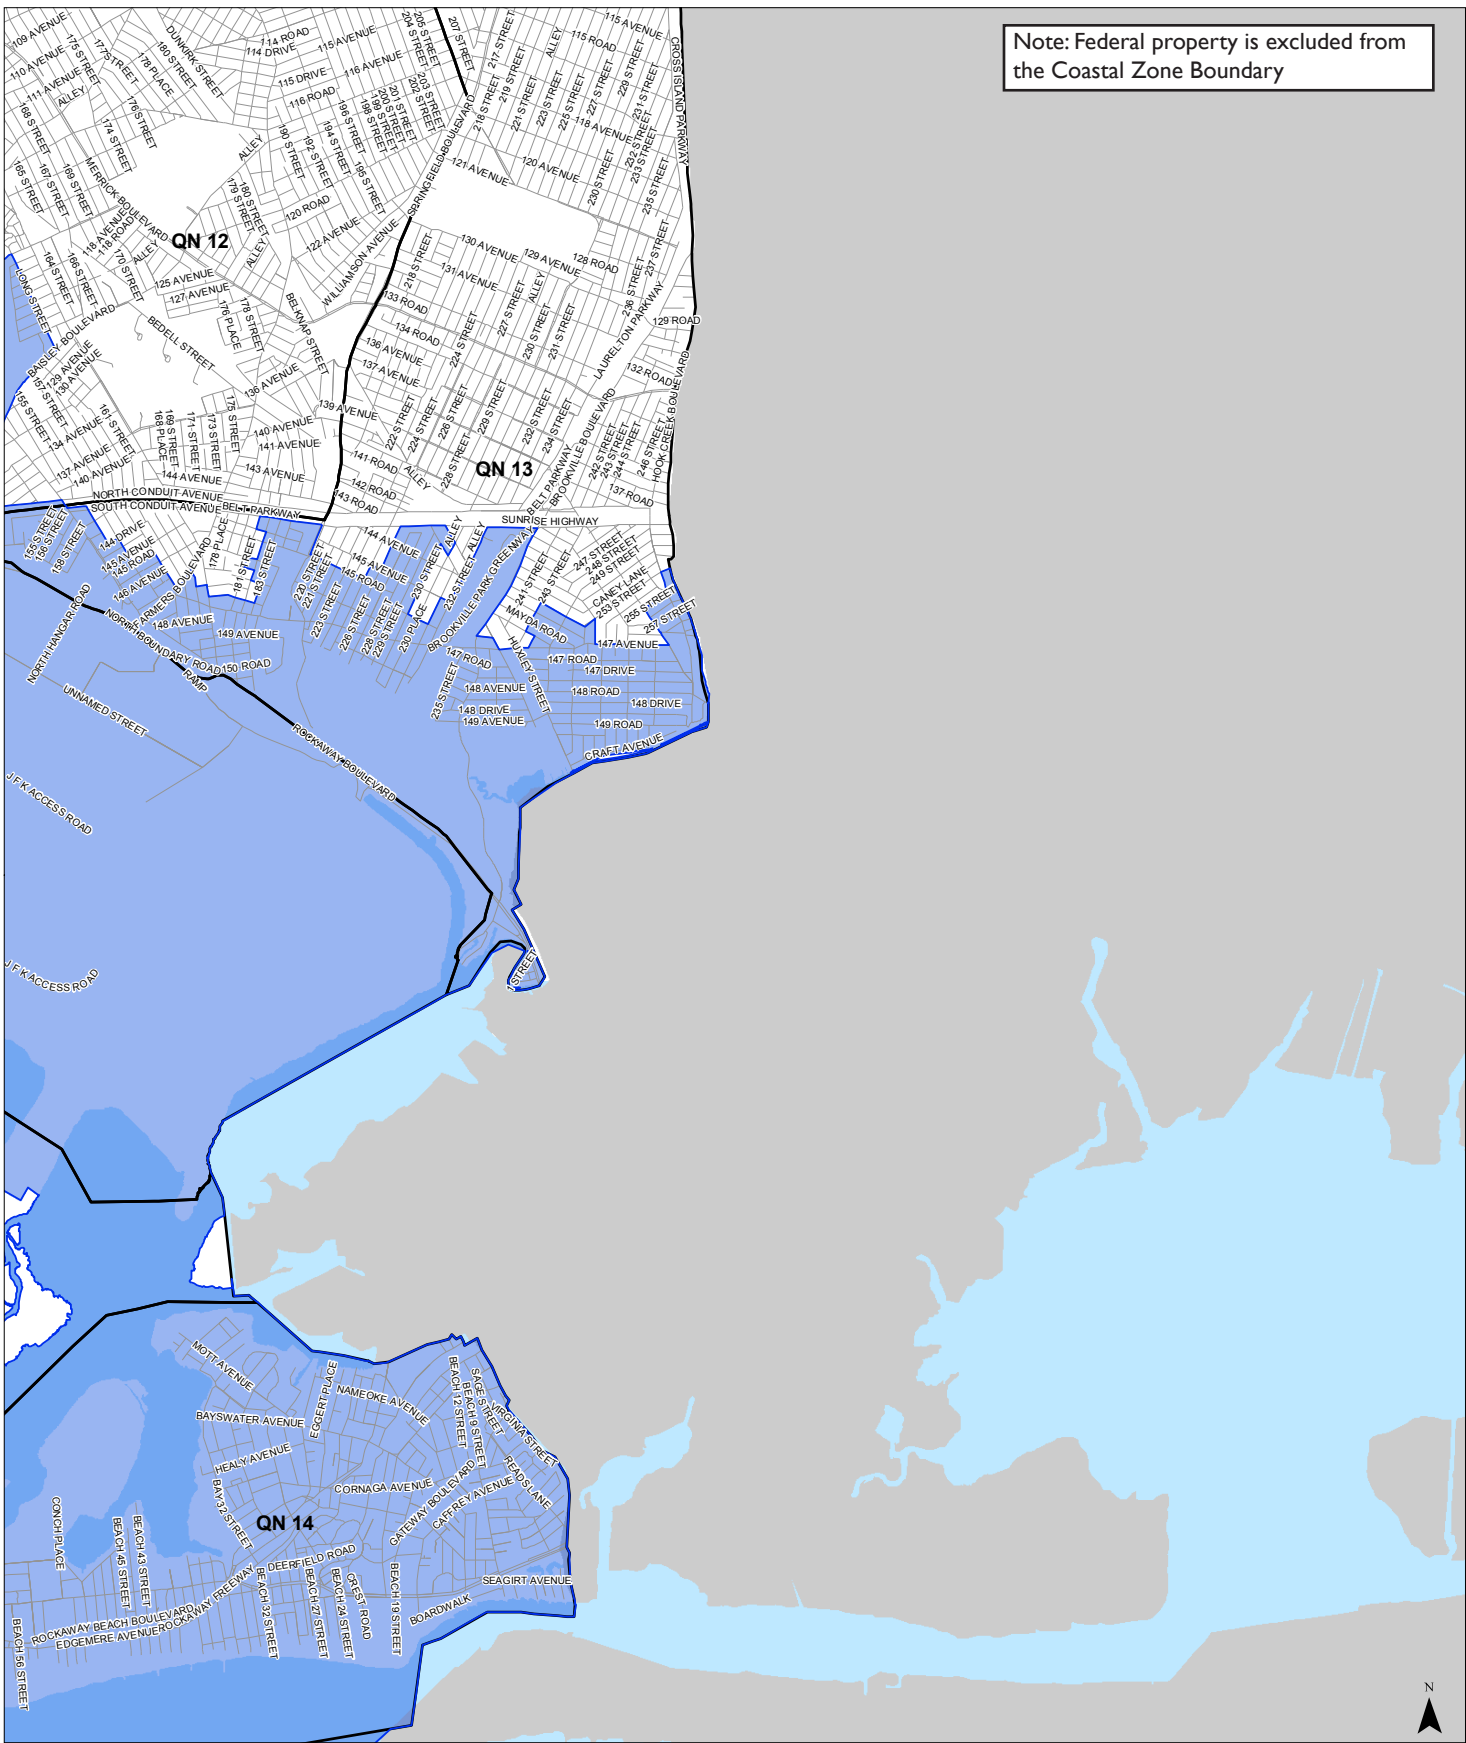

0 0.25 0.5 1 Miles

B5

Coastal Zone Boundary

- Coastal Zone Boundary
- Community District Boundary

0 0.25 0.5 1 Miles

C1

Coastal Zone Boundary

- Coastal Zone Boundary
- Community District Boundary

0 0.25 0.5 1 Miles

C2

Coastal Zone Boundary

- Coastal Zone Boundary
- Community District Boundary

0 0.25 0.5 1 Miles

C3

Coastal Zone Boundary

- Coastal Zone Boundary
- Community District Boundary

Note: Federal property is excluded from the Coastal Zone Boundary

Coastal Zone Boundary

-  Coastal Zone Boundary
-  Community District Boundary

0 0.25 0.5 1 Miles

C5

Coastal Zone Boundary

- Coastal Zone Boundary
- Community District Boundary