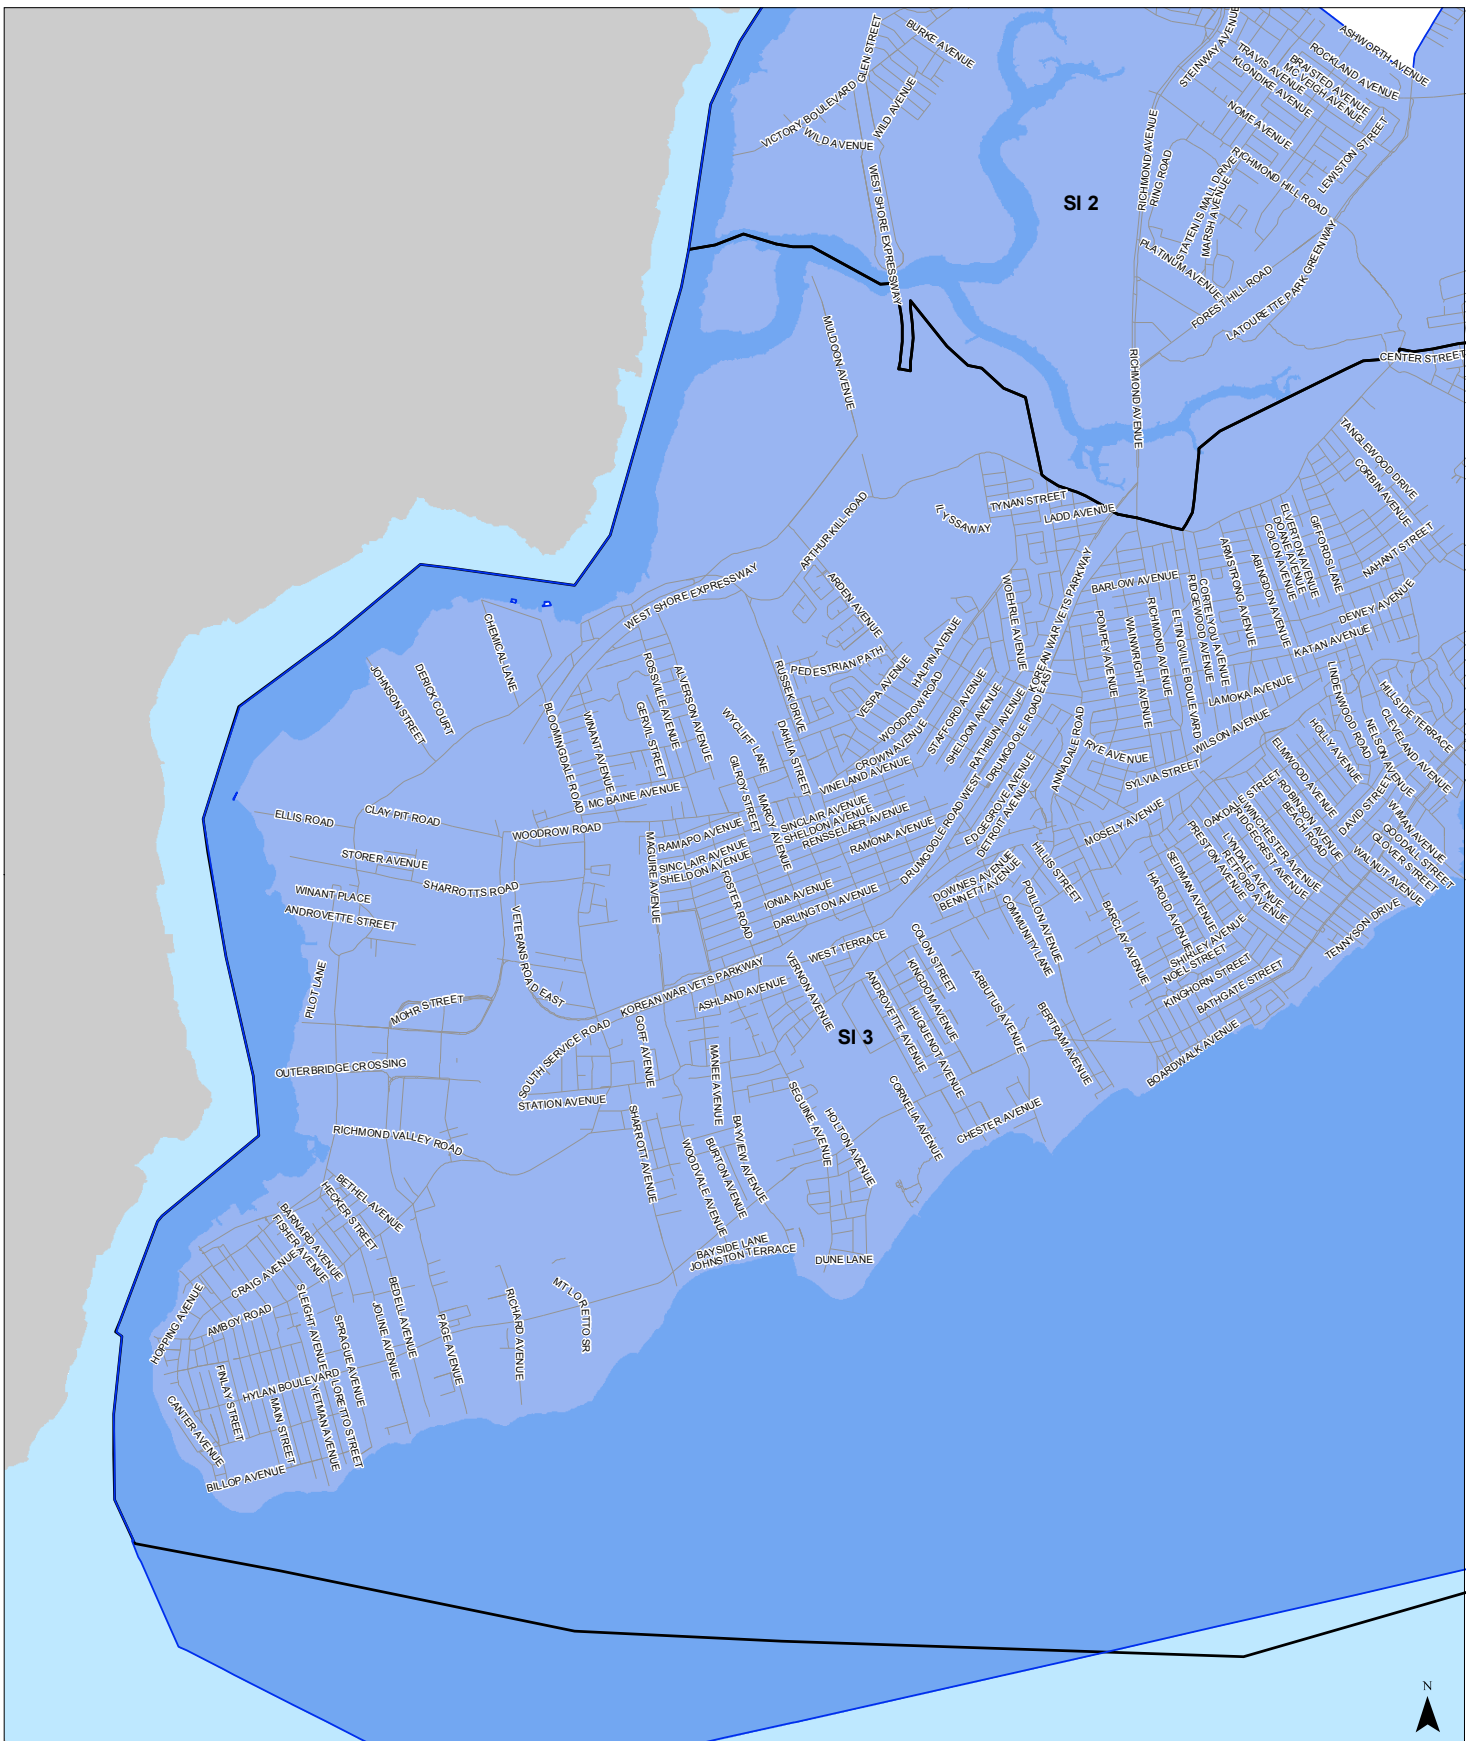

- Coastal Zone Boundary
- Community District Boundary

0 0.25 0.5 1 Miles

A4

Coastal Zone Boundary

- Coastal Zone Boundary
- Community District Boundary

A5

Coastal Zone Boundary

- Coastal Zone Boundary
- Community District Boundary

0 0.25 0.5 1 Miles

C2

Coastal Zone Boundary

- Coastal Zone Boundary
- Community District Boundary

0 0.25 0.5 1 Miles

C3

Coastal Zone Boundary

- Coastal Zone Boundary
- Community District Boundary

Note: Federal property is excluded from the Coastal Zone Boundary

Coastal Zone Boundary

-  Coastal Zone Boundary
-  Community District Boundary

0 0.25 0.5 1 Miles

C5

Coastal Zone Boundary

- Coastal Zone Boundary
- Community District Boundary

0 0.25 0.5 1 Miles

D1

Coastal Zone Boundary

- Coastal Zone Boundary
- Community District Boundary

D2

Coastal Zone Boundary

- Coastal Zone Boundary
- Community District Boundary

D3