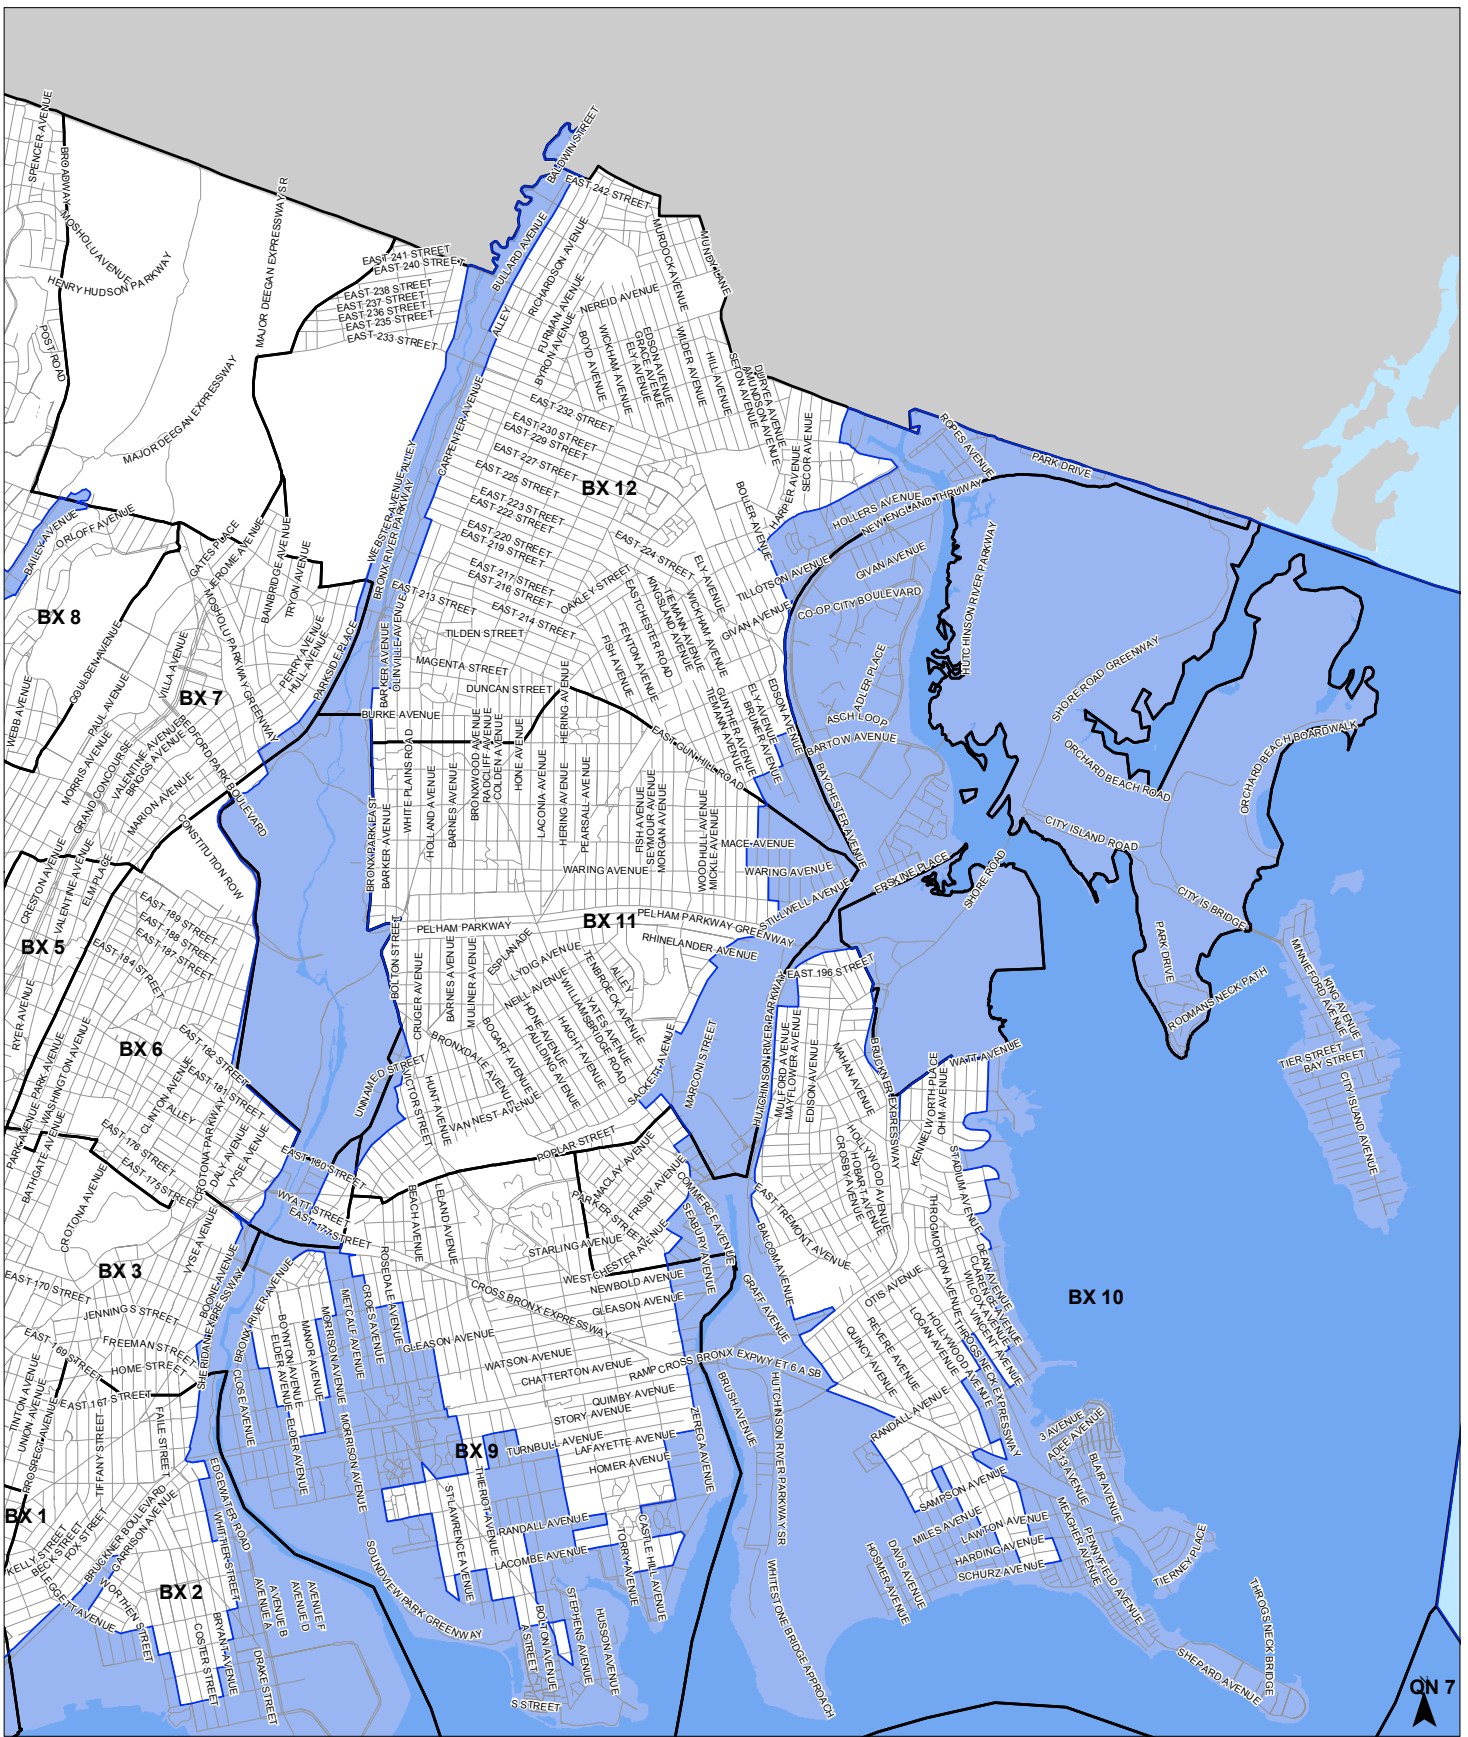

COASTAL ZONE BOUNDARY

Coastal Zone Boundary

- Coastal Zone Boundary
- Community District Boundary

Coastal Zone Boundary

- Coastal Zone Boundary
- Community District Boundary

0 0.25 0.5 1 Miles

A3

Coastal Zone Boundary

- Coastal Zone Boundary
- Community District Boundary

0 0.25 0.5 1 Miles

A4

Coastal Zone Boundary

- Coastal Zone Boundary
- Community District Boundary

A5

Coastal Zone Boundary

- Coastal Zone Boundary
- Community District Boundary

0 0.25 0.5 1 Miles

B3

Coastal Zone Boundary

- Coastal Zone Boundary
- Community District Boundary

0 0.25 0.5 1 Miles

B4

Coastal Zone Boundary

- Coastal Zone Boundary
- Community District Boundary

0 0.25 0.5 1 Miles

B5

Coastal Zone Boundary

- Coastal Zone Boundary
- Community District Boundary

0 0.25 0.5 1 Miles

C1

Coastal Zone Boundary

- Coastal Zone Boundary
- Community District Boundary