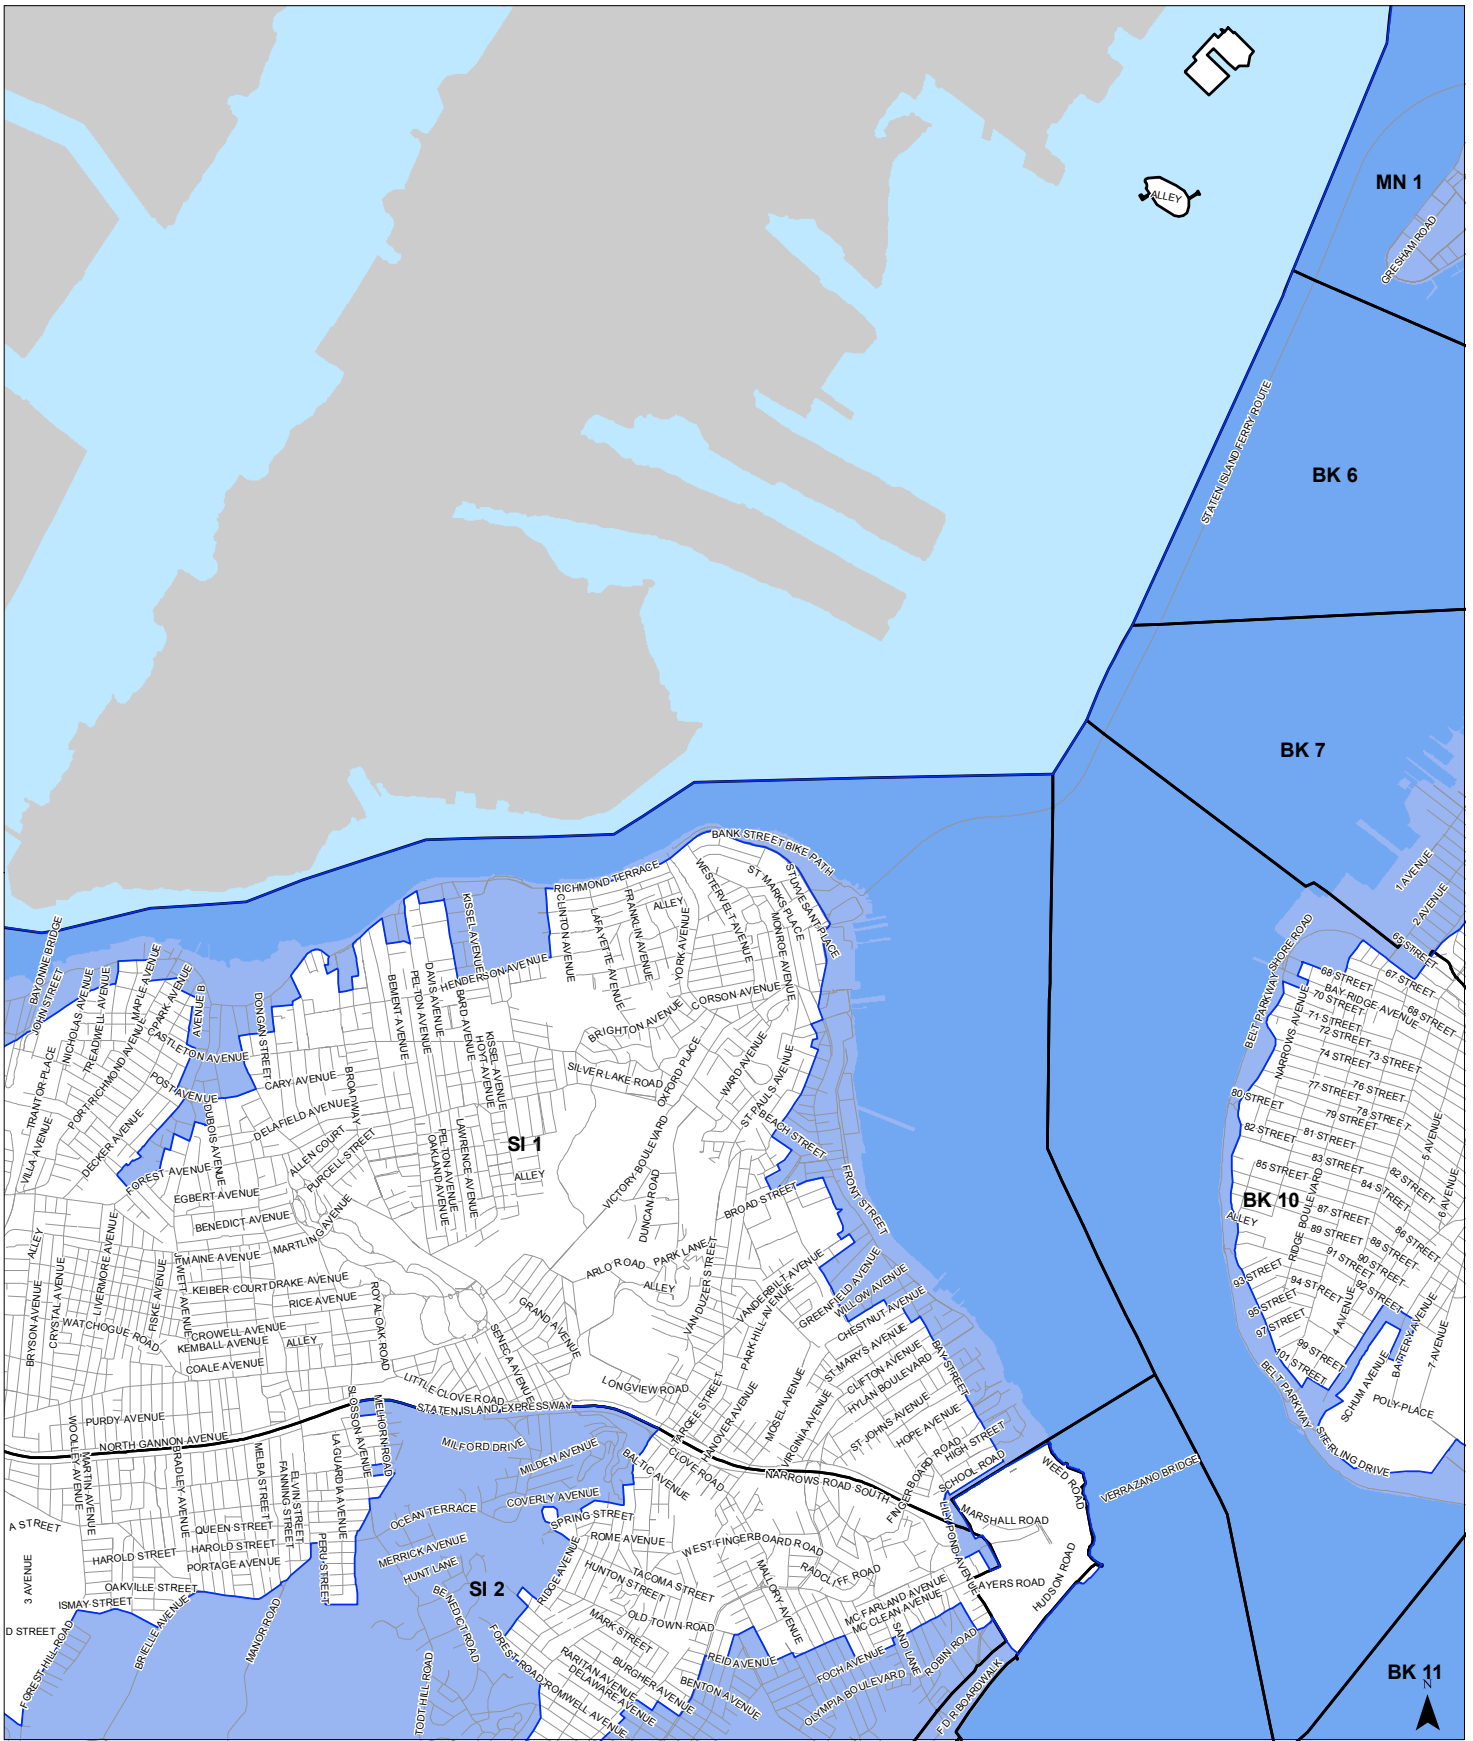

- Coastal Zone Boundary
- Community District Boundary

0 0.25 0.5 1 Miles

A4

Coastal Zone Boundary

- Coastal Zone Boundary
- Community District Boundary

A5

Coastal Zone Boundary

- Coastal Zone Boundary
- Community District Boundary

0 0.25 0.5 1 Miles

B3

Coastal Zone Boundary

- Coastal Zone Boundary
- Community District Boundary

0 0.25 0.5 1 Miles

B4

Coastal Zone Boundary

- Coastal Zone Boundary
- Community District Boundary

0 0.25 0.5 1 Miles

B5

Coastal Zone Boundary

- Coastal Zone Boundary
- Community District Boundary

0 0.25 0.5 1 Miles

C1

Coastal Zone Boundary

- Coastal Zone Boundary
- Community District Boundary

0 0.25 0.5 1 Miles

C2

Coastal Zone Boundary

- Coastal Zone Boundary
- Community District Boundary

0 0.25 0.5 1 Miles

C3

Coastal Zone Boundary

- Coastal Zone Boundary
- Community District Boundary